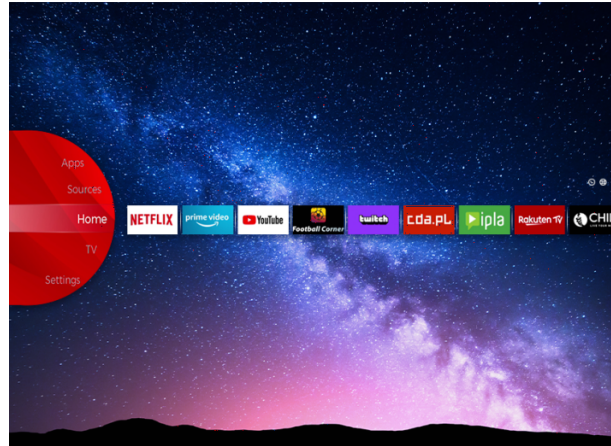

NETFLIX

YouTube

prime video

ALLM

Google Home

4K HDR Immersive

Welcome to a new dimension of entertainment with picture quality promised by 4K HDR Immersive Technology effectively delivered and reproduced on JVC TVs. Brace yourself for breathtaking visuals, lifelike colors, and unparalleled clarity that transport you into every scene.

JVC Smart Portal

Step into the future of home entertainment with our cutting-edge Smart TV. Easy to navigate, with just one click you can connect to a world of endless entertainment possibilities, from streaming your favorite shows, movies and music, to accessing a wide range of apps and content. JVC Smart TV transforms your living room into a dynamic and immersive media hub. Find all that entertainment in one place in the JVC Smart Center.