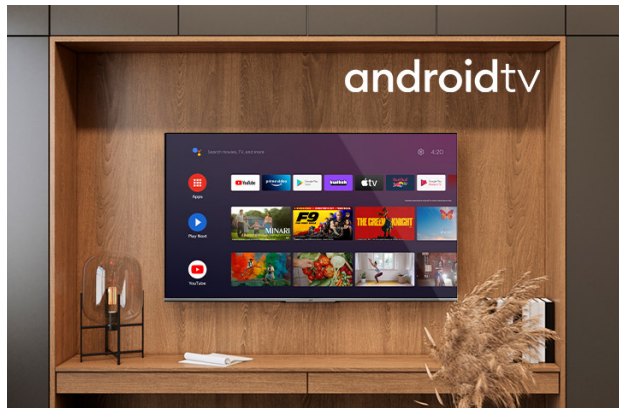

Android TVs

QLED

LT-55VAQ7100

- > Ultra HD 4K
- > QLED
- > Android TV
- > 3 HDMI, 2 USB
- > Super Resolution

Android TV

Explore thousands of movies, shows, games and get answers to your questions on the big screen with Android TV

Micro Dimming

Immerse yourself in stunning clarity as Micro Dimming dynamically adjusts brightness and darkness levels across the screen, creating deeper blacks and brighter whites and get ready to be captivated a whone new level of realism and picture quality.

4K HDR Immersive

Welcome to a new dimension of entertainment with picture quality promised by 4K HDR Immersive Technology effectively delivered and reproduced on JVC TVs. Brace yourself for breathtaking visuals, lifelike colors, and unparalleled clarity that transport you into every scene.