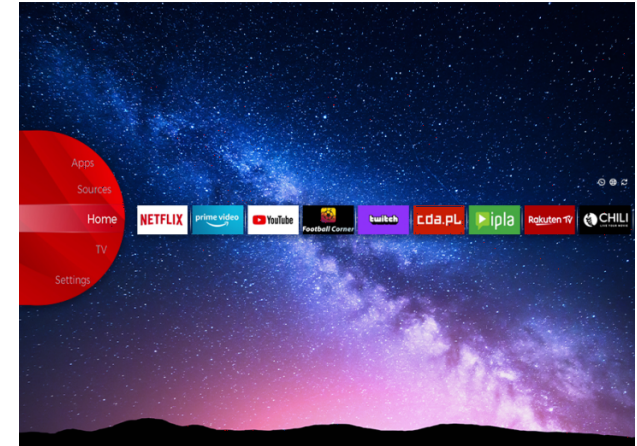

## Elite UHD TVs

LT-43VU8000

- > Ultra HD 4K
- > 4 HDMI, 2 USB
- > Smart TV
- > Dolby Vision
- > MEMC

Bluetooth™

**NETFLIX**

YouTube

Super Resolution

Micro Dimming

## Ultra HD (4K)

Discover a whole new level of visual brilliance with UHD (Ultra High Definition) technology. Catch every detail on every corner of the screen with sharper wide range of colors. Immerse yourself in breathtaking clarity and vibrant colors that bring your favorite movies, games, and content to life like never before. Elevate your viewing experience and indulge in the ultimate visual feast with UHD

## JVC Smart Portal

Step into the future of home entertainment with our cutting-edge Smart TV. Easy to navigate, with just one click you can connect to a world of endless entertainment possibilities, from streaming your favorite shows, movies and music, to accessing a wide range of apps and content. JVC Smart TV transforms your living room into a dynamic and immersive media hub. Find all that entertainment in one place in the JVC Smart Center.