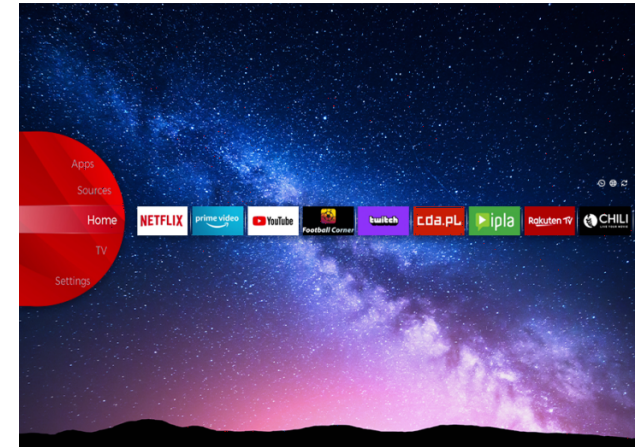

JVC

Elite UHD TVs

LT-50VU8000

- > Dolby Vision
- > MEMC
- > Ultra HD 4K
- > 4 HDMI, 2 USB
- > Smart TV

Bluetooth™

NETFLIX

 Super Resolution

 Micro Dimming

Ultra HD (4K)

Discover a whole new level of visual brilliance with UHD (Ultra High Definition) technology. Catch every detail on every corner of the screen with sharper wide range of colors. Immerse yourself in breathtaking clarity and vibrant colors that bring your favorite movies, games, and content to life like never before. Elevate your viewing experience and indulge in the ultimate visual feast with UHD

Dolby Vision HDR

Revolution in vision. With incredible brightness, contrast, and color, JVC TVs bring entertainment to life before your eyes. By fully leveraging the maximum potential of new cinema projection technology, Dolby Vision gives the result of a refined, lifelike image that will make you forget you are looking at a screen.

JVC Smart Portal

Step into the future of home entertainment with our cutting-edge Smart TV. Easy to navigate, with just one click you can connect to a world of endless entertainment possibilities, from streaming your favorite shows, movies and music, to accessing a wide range of apps and content. JVC Smart TV transforms your living room into a dynamic and immersive media hub. Find all that entertainment in one place in the JVC Smart Center.