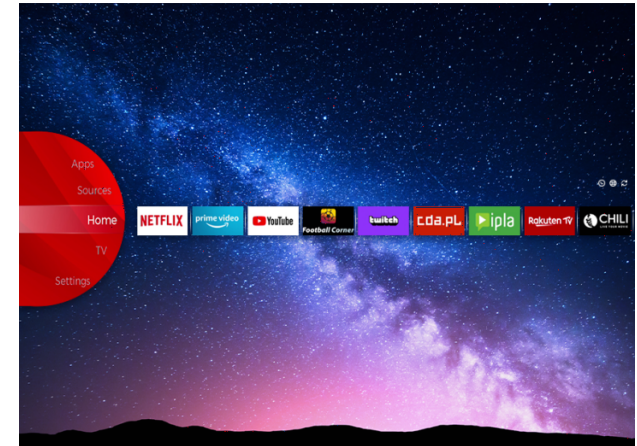

JVC

Elite UHD TVs

LT-55VU8900

- > Ultra HD 4K
- > 4 HDMI, 2 USB
- > Smart TV
- > Dolby Vision
- > MEMC

Bluetooth™

NETFLIX

YouTube

Super Resolution

Micro Dimming

Ultra HD (4K)

Discover a whole new level of visual brilliance with UHD (Ultra High Definition) technology. Catch every detail on every corner of the screen with sharper wide range of colors. Immerse yourself in breathtaking clarity and vibrant colors that bring your favorite movies, games, and content to life like never before. Elevate your viewing experience and indulge in the ultimate visual feast with UHD

Dolby Vision HDR

Revolution in vision. With incredible brightness, contrast, and color, JVC TVs bring entertainment to life before your eyes. By fully leveraging the maximum potential of new cinema projection technology, Dolby Vision gives the result of a refined, lifelike image that will make you forget you are looking at a screen.

JVC Smart Portal

Step into the future of home entertainment with our cutting-edge Smart TV. Easy to navigate, with just one click you can connect to a world of endless entertainment possibilities, from streaming your favorite shows, movies and music, to accessing a wide range of apps and content. JVC Smart TV transforms your living room into a dynamic and immersive media hub. Find all that entertainment in one place in the JVC Smart Center.