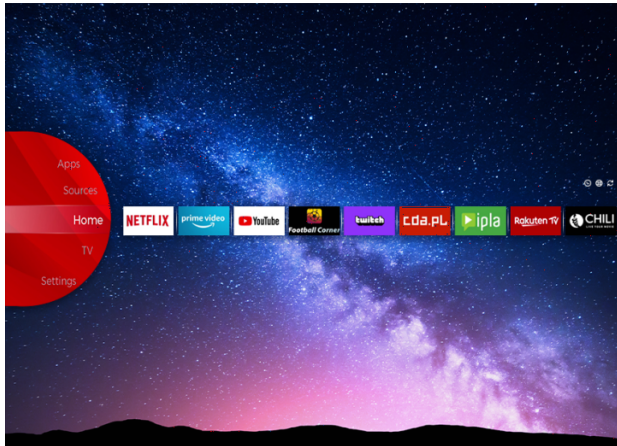

JVC

FULL HD/HD TVs

LT-24VH5900

- > HD-READY
- > 2 HDMI, 1 USB
- > Smart TV
- > Netflix
- > Dolby Audio

Bluetooth™

USB CLONING

NETFLIX

JVC Smart Portal

Step into the future of home entertainment with our cutting-edge Smart TV. Easy to navigate, with just one click you can connect to a world of endless entertainment possibilities, from streaming your favorite shows, movies and music, to accessing a wide range of apps and content. JVC Smart TV transforms your living room into a dynamic and immersive media hub. Find all that entertainment in one place in the JVC Smart Center.

HD

Thanks to HD screen resolution, your TV shows pictures more detailed than ever. With 720p screen quality, you will not miss any details in your content with improved image quality for a better viewing experience.

Dolby Audio

Experience rich, cinematic audio that brings movies, music, and games to life with stunning clarity and depth. Elevate your audio experience and feel every detail with Dolby Audio Processing (DAP) - the ultimate sound technology.