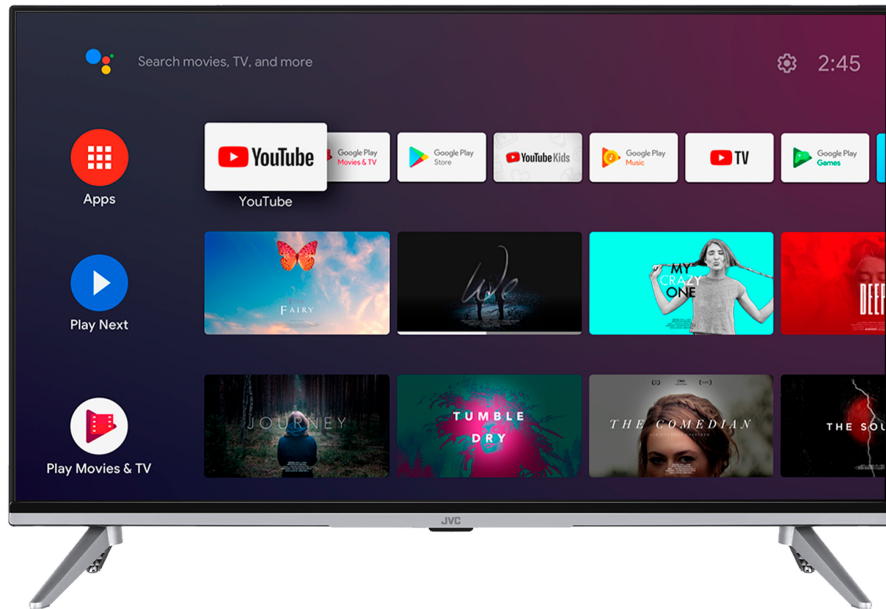

JVC

FULL HD/HD TVs

LT-32VAF5000

- > FULL HD
- > Android TV
- > 3 HDMI, 2 USB
- > Super Resolution
- > HDR10

Super Resolution

HDR10

WiFi
CERTIFIED

NETFLIX

YouTube

Google Play
Movies & TV

Chromecast
built-in

prime video

Bluetooth™

FHD

Thanks to FHD screen resolution, your TV shows pictures more detailed than ever. With 1080p screen quality, you will not miss any details in your content with enhanced image clarity.

Display

Size	32"
Resolution	1920x1080
Panel Type	DLED
Brightness	250
Wide Color Gamut	No

Main Features

Smart TV	Yes
Processor Type	QUAD CORE
TV-DVD Combi	No
100Hz	No

Video

HDR	Yes
Dolby Vision HDR	No
UHD Upscaler	No
Picture Modes	Dynamic, Game,Sports, Cinema, Natural, User
Hybrid Log Gamma (HLG)	Yes
Wide Color Gamut	No
MEMC	No
Super Resolution	Yes
Micro Dimming	No