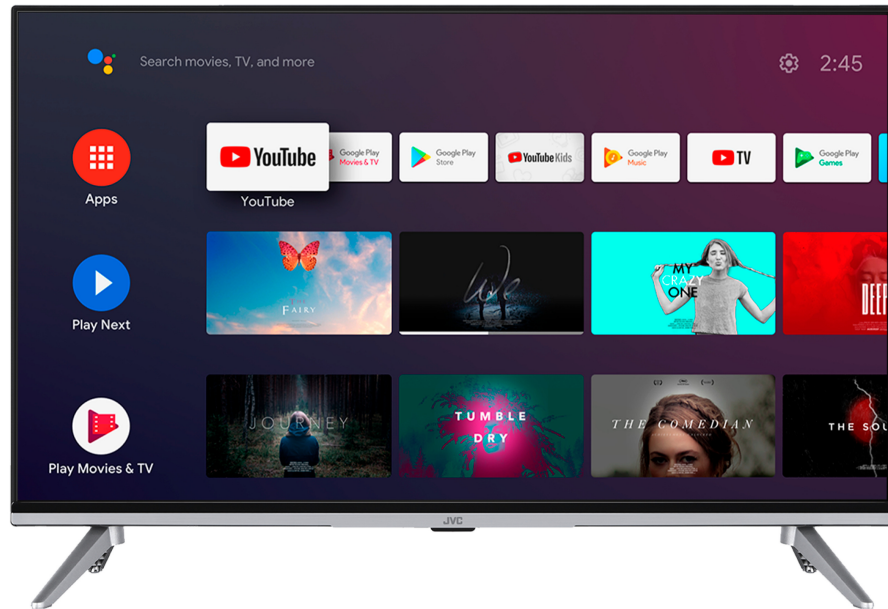

JVC

FULL HD/HD TVs

LT-32VAF5000

- > FULL HD
- > Android TV
- > 3 HDMI, 2 USB
- > Super Resolution
- > HDR10

Super Resolution

HDR10

WiFi
CERTIFIED

NETFLIX

YouTube

Google Play
Movies & TV

Chromecast
built-in

prime video

Bluetooth™

FHD

Thanks to FHD screen resolution, your TV shows pictures more detailed than ever. With 1080p screen quality, you will not miss any details in your content with enhanced image clarity.

Display

Size	32"
Resolution	1920x1080
Panel Type	DLED
Brightness	250
Wide Color Gamut	No

Main Features

Smart TV	Yes
Processor Type	QUAD CORE
TV-DVD Combi	No
100Hz	No

Video

HDR	Yes
Dolby Vision HDR	No
UHD Upscaler	No
Picture Modes	Dynamic, Game,Sports, Cinema, Natural, User
Hybrid Log Gamma (HLG)	Yes
Wide Color Gamut	No
MEMC	No
Super Resolution	Yes
Micro Dimming	No