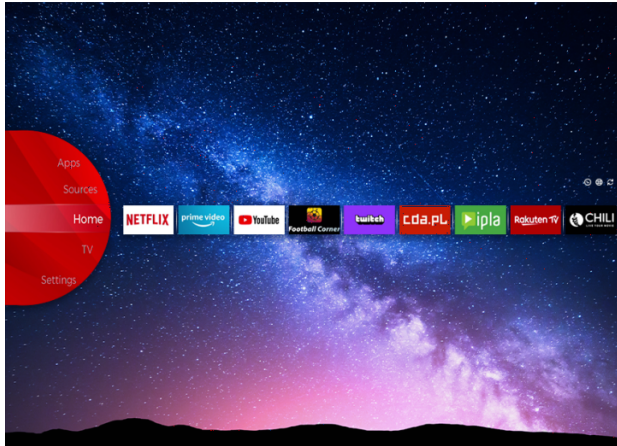

# JVC

FULL HD/HD TVs

LT-32VH3900

- > HD-READY
- > 2 HDMI, 1 USB
- > Smart TV
- > Netflix
- > Dolby Audio

 USB CLONING

**NETFLIX**

 **YouTube**

## JVC Smart Portal

Step into the future of home entertainment with our cutting-edge Smart TV. Easy to navigate, with just one click you can connect to a world of endless entertainment possibilities, from streaming your favorite shows, movies and music, to accessing a wide range of apps and content. JVC Smart TV transforms your living room into a dynamic and immersive media hub. Find all that entertainment in one place in the JVC Smart Center.

## HD

Thanks to HD screen resolution, your TV shows pictures more detailed than ever. With 720p screen quality, you will not miss any details in your content with improved image quality for a better viewing experience.

## Dolby Audio

Experience rich, cinematic audio that brings movies, music, and games to life with stunning clarity and depth. Elevate your audio experience and feel every detail with Dolby Audio Processing (DAP) - the ultimate sound technology.