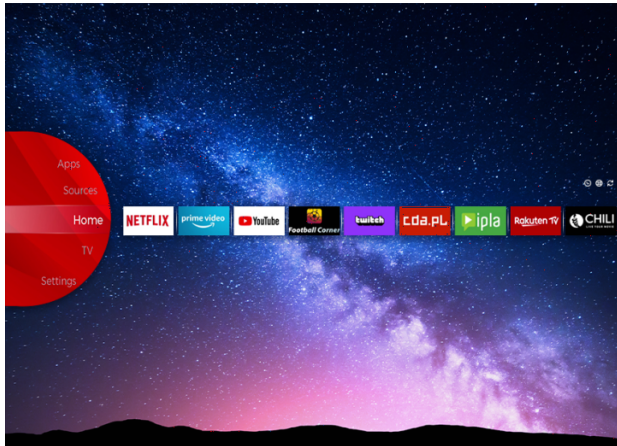

JVC

FULL HD/HD TVs

LT-32VH5900

- > HD-READY
- > 3 HDMI, 2 USB
- > Smart TV
- > Netflix
- > Dolby Audio

NETFLIX

JVC Smart Portal

Step into the future of home entertainment with our cutting-edge Smart TV. Easy to navigate, with just one click you can connect to a world of endless entertainment possibilities, from streaming your favorite shows, movies and music, to accessing a wide range of apps and content. JVC Smart TV transforms your living room into a dynamic and immersive media hub. Find all that entertainment in one place in the JVC Smart Center.

HD

Thanks to HD screen resolution, your TV shows pictures more detailed than ever. With 720p screen quality, you will not miss any details in your content with improved image quality for a better viewing experience.

Dolby Audio

Experience rich, cinematic audio that brings movies, music, and games to life with stunning clarity and depth. Elevate your audio experience and feel every detail with Dolby Audio Processing (DAP) - the ultimate sound technology.