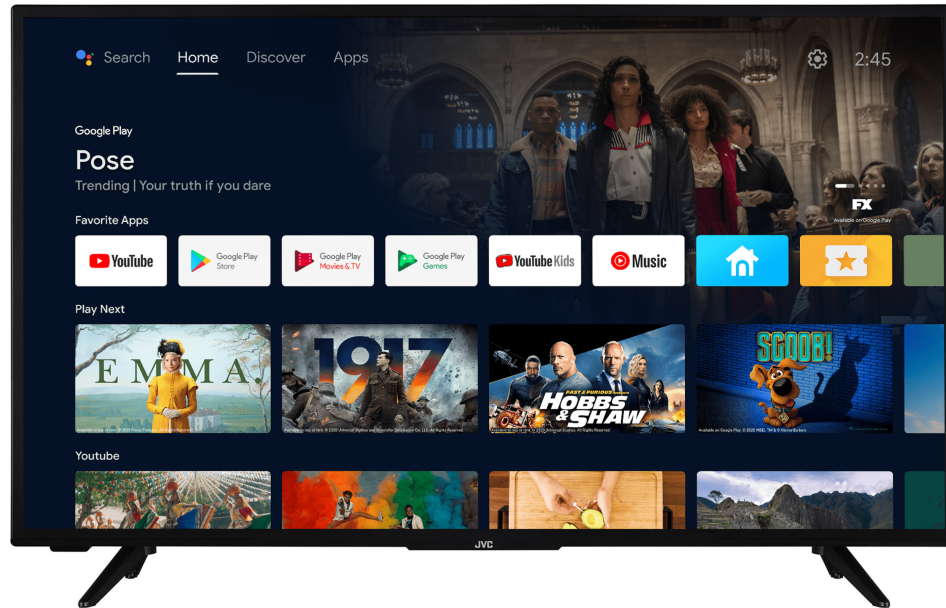

JVC

FULL HD/HD TVs

LT-40VAF3100

- > FULL HD
- > Android TV
- > 3 HDMI, 2 USB
- > Super Resolution
- > HDR10

Super Resolution

HDR10

Chromecast
built-in

Google Play
Movies & TV

works with
Google Home

NETFLIX

YouTube

Bluetooth™

prime video

WiFi
CERTIFIED

FHD

Thanks to FHD screen resolution, your TV shows pictures more detailed than ever. With 1080p screen quality, you will not miss any details in your content with enhanced image clarity.

Display

Size	40"
Resolution	Full HD (1920x1080)
Panel Type	DLED
Brightness	250
QLED	No

Main Features

Smart TV	Yes
Processor Type	QUAD CORE
100Hz	No

Video

HDR	Yes
Dolby Vision HDR	No
Picture Modes	Dynamic, Game,Sports, Cinema, Natural, User
Hybrid Log Gamma (HLG)	Yes
Wide Color Gamut	No
MEMC	No