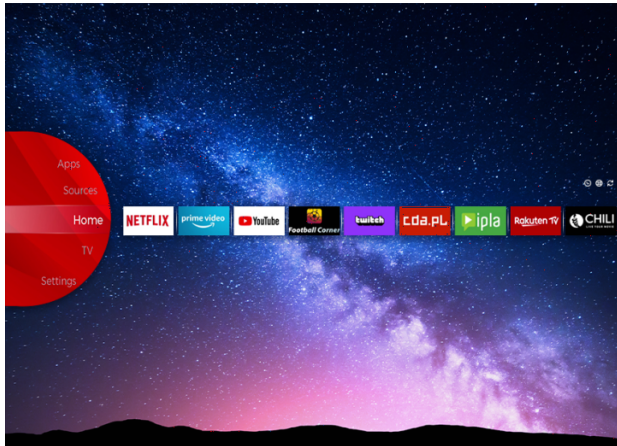

JVC

UHD TVs

LT-43VU6100

- > Ultra HD 4K
- > Smart TV
- > 3 HDMI, 2 USB
- > Dolby Atmos & Dolby Vision HDR
- > MEMC

Super Resolution

Micro Dimming

DTS X

NETFLIX

YouTube

prime video

JVC Smart Portal

Step into the future of home entertainment with our cutting-edge Smart TV. Easy to navigate, with just one click you can connect to a world of endless entertainment possibilities, from streaming your favorite shows, movies and music, to accessing a wide range of apps and content. JVC Smart TV transforms your living room into a dynamic and immersive media hub. Find all that entertainment in one place in the JVC Smart Center.

4K HDR Immersive

Welcome to a new dimension of entertainment with picture quality promised by 4K HDR Immersive Technology effectively delivered and reproduced on JVC TVs. Brace yourself for breathtaking visuals, lifelike colors, and unparalleled clarity that transport you into every scene.