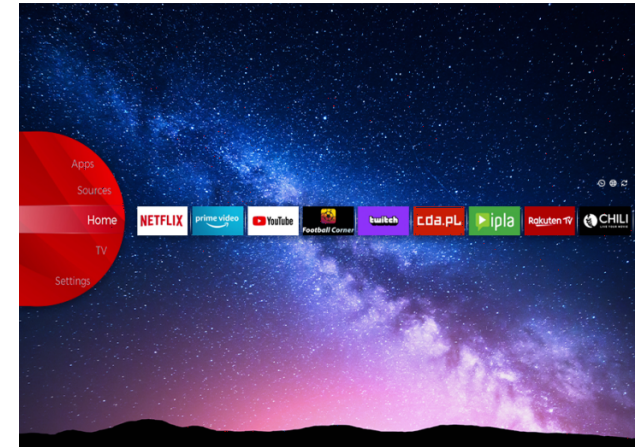

## UHD TVs

LT-43VU6900

- > Ultra HD 4K
- > 3 HDMI, 2 USB
- > Smart TV
- > Dolby Vision
- > MEMC
- > Ultra HD 4K

Bluetooth™

NETFLIX

YouTube

Super Resolution

Micro Dimming

## Ultra HD (4K)

Discover a whole new level of visual brilliance with UHD (Ultra High Definition) technology. Catch every detail on every corner of the screen with sharper wide range of colors. Immerse yourself in breathtaking clarity and vibrant colors that bring your favorite movies, games, and content to life like never before. Elevate your viewing experience and indulge in the ultimate visual feast with UHD

## JVC Smart Portal

Step into the future of home entertainment with our cutting-edge Smart TV. Easy to navigate, with just one click you can connect to a world of endless entertainment possibilities, from streaming your favorite shows, movies and music, to accessing a wide range of apps and content. JVC Smart TV transforms your living room into a dynamic and immersive media hub. Find all that entertainment in one place in the JVC Smart Center.