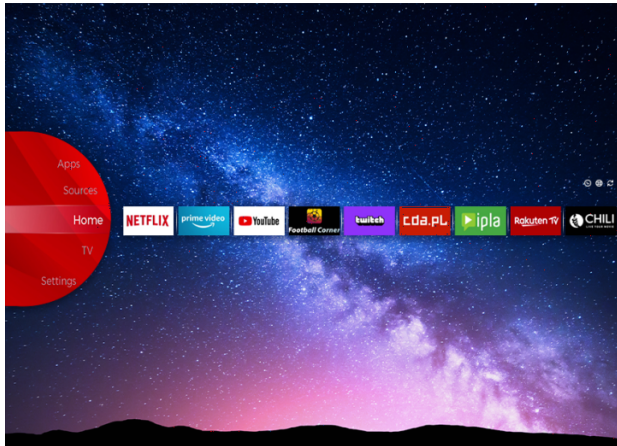

JVC

UHD TVs

LT-55VU6100

- > Ultra HD 4K
- > Smart TV
- > 3 HDMI, 2 USB
- > Dolby Atmos & Dolby Vision HDR
- > MEMC

Super Resolution

Micro Dimming

dts x

NETFLIX

JVC Smart Portal

Step into the future of home entertainment with our cutting-edge Smart TV. Easy to navigate, with just one click you can connect to a world of endless entertainment possibilities, from streaming your favorite shows, movies and music, to accessing a wide range of apps and content. JVC Smart TV transforms your living room into a dynamic and immersive media hub. Find all that entertainment in one place in the JVC Smart Center.

4K HDR Immersive

Welcome to a new dimension of entertainment with picture quality promised by 4K HDR Immersive Technology effectively delivered and reproduced on JVC TVs. Brace yourself for breathtaking visuals, lifelike colors, and unparalleled clarity that transport you into every scene.