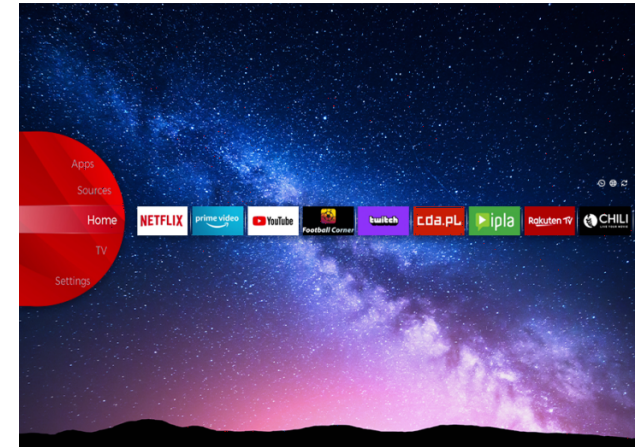

JVC

UHD TVs

LT-55VU7900

- > Ultra HD 4K
- > 4 HDMI, 2 USB
- > Smart TV
- > Dolby Vision
- > MEMC

Bluetooth™

NETFLIX

YouTube

Super Resolution

Micro Dimming

Ultra HD (4K)

Discover a whole new level of visual brilliance with UHD (Ultra High Definition) technology. Catch every detail on every corner of the screen with sharper wide range of colors. Immerse yourself in breathtaking clarity and vibrant colors that bring your favorite movies, games, and content to life like never before. Elevate your viewing experience and indulge in the ultimate visual feast with UHD

Dolby Vision HDR

Revolution in vision. With incredible brightness, contrast, and color, JVC TVs bring entertainment to life before your eyes. By fully leveraging the maximum potential of new cinema projection technology, Dolby Vision gives the result of a refined, lifelike image that will make you forget you are looking at a screen.

JVC Smart Portal

Step into the future of home entertainment with our cutting-edge Smart TV. Easy to navigate, with just one click you can connect to a world of endless entertainment possibilities, from streaming your favorite shows, movies and music, to accessing a wide range of apps and content. JVC Smart TV transforms your living room into a dynamic and immersive media hub. Find all that entertainment in one place in the JVC Smart Center.