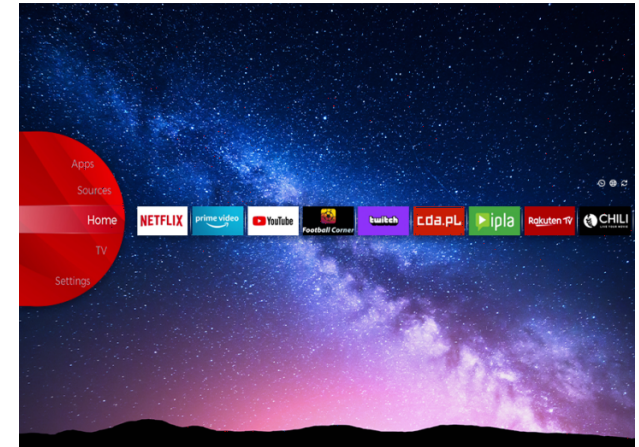

JVC

UHD TVs

LT-55VU8100

- > Ultra HD 4K
- > Smart TV
- > 3 HDMI, 1 USB
- > Built in Alexa with Mic
- > Dolby Atmos & Dolby Vision HDR

NETFLIX

Super Resolution

Micro Dimming

Dolby Atmos

dts x

HDR10

prime video

WiFi
CERTIFIED

4K HDR Immersive

Welcome to a new dimension of entertainment with picture quality promised by 4K HDR Immersive Technology effectively delivered and reproduced on JVC TVs. Brace yourself for breathtaking visuals, lifelike colors, and unparalleled clarity that transport you into every scene.

Built in Alexa with Mic

Let the Alexa devices play music, get information, news, weather conditions, and more with the voice control via built in mics. Alexa integration with JVC TVs help you with the daily tasks and enjoy your time at home more.

JVC Smart Portal

Step into the future of home entertainment with our cutting-edge Smart TV. Easy to navigate, with just one click you can connect to a world of endless entertainment possibilities, from streaming your favorite shows, movies and music, to accessing a wide range of apps and content. JVC Smart TV transforms your living room into a dynamic and immersive media hub. Find all that entertainment in one place in the JVC Smart Center.