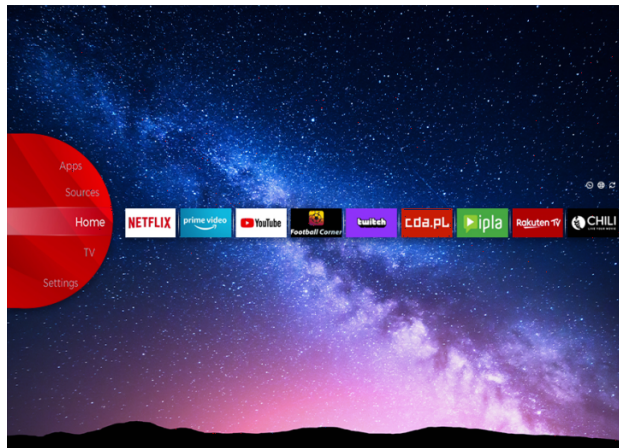

## UHD TVs

LT-58VU6100

- > Ultra HD 4K
- > Smart TV
- > 3 HDMI, 2 USB
- > Dolby Atmos & Dolby Vision HDR
- > MEMC

Super Resolution

Micro Dimming

DTS X

NETFLIX

YouTube

## JVC Smart Portal

Step into the future of home entertainment with our cutting-edge Smart TV. Easy to navigate, with just one click you can connect to a world of endless entertainment possibilities, from streaming your favorite shows, movies and music, to accessing a wide range of apps and content. JVC Smart TV transforms your living room into a dynamic and immersive media hub. Find all that entertainment in one place in the JVC Smart Center.