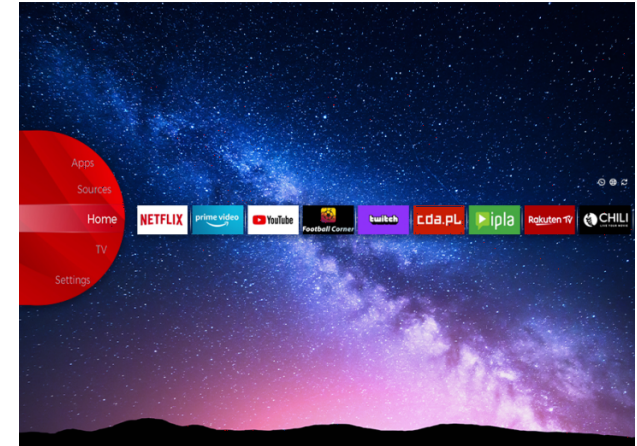

### LT-58VU8100

- > Ultra HD 4K
- > Smart TV
- > 3 HDMI, 1 USB
- > Built in Alexa with Mic
- > Dolby Atmos & Dolby Vision HDR

## 4K HDR Immersive

Welcome to a new dimension of entertainment with picture quality promised by 4K HDR Immersive Technology effectively delivered and reproduced on JVC TVs. Brace yourself for breathtaking visuals, lifelike colors, and unparalleled clarity that transport you into every scene.

## Built in Alexa with Mic

Let the Alexa devices play music, get information, news, weather conditions, and more with the voice control via built in mics. Alexa integration with JVC TVs help you with the daily tasks and enjoy your time at home more.

## JVC Smart Portal

Step into the future of home entertainment with our cutting-edge Smart TV. Easy to navigate, with just one click you can connect to a world of endless entertainment possibilities, from streaming your favorite shows, movies and music, to accessing a wide range of apps and content. JVC Smart TV transforms your living room into a dynamic and immersive media hub. Find all that entertainment in one place in the JVC Smart Center.