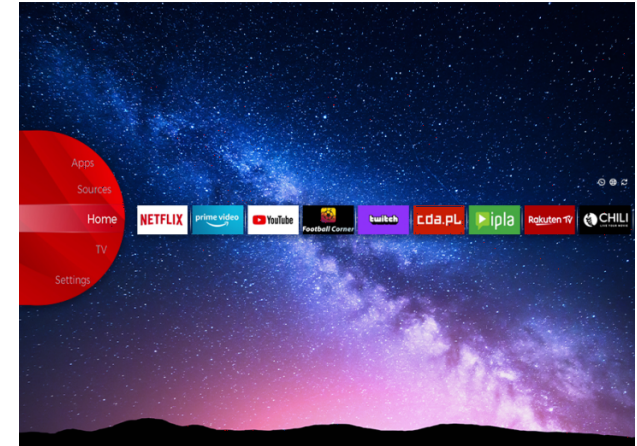

JVC

UHD TVs

LT-65VU6955

- > Ultra HD 4K
- > 3 HDMI, 2 USB
- > Smart TV
- > Dolby Vision
- > MEMC

Bluetooth™

NETFLIX

 Super Resolution

 Micro Dimming

Ultra HD (4K)

Discover a whole new level of visual brilliance with UHD (Ultra High Definition) technology. Catch every detail on every corner of the screen with sharper wide range of colors. Immerse yourself in breathtaking clarity and vibrant colors that bring your favorite movies, games, and content to life like never before. Elevate your viewing experience and indulge in the ultimate visual feast with UHD

Dolby Vision HDR

Revolution in vision. With incredible brightness, contrast, and color, JVC TVs bring entertainment to life before your eyes. By fully leveraging the maximum potential of new cinema projection technology, Dolby Vision gives the result of a refined, lifelike image that will make you forget you are looking at a screen.

JVC Smart Portal

Step into the future of home entertainment with our cutting-edge Smart TV. Easy to navigate, with just one click you can connect to a world of endless entertainment possibilities, from streaming your favorite shows, movies and music, to accessing a wide range of apps and content. JVC Smart TV transforms your living room into a dynamic and immersive media hub. Find all that entertainment in one place in the JVC Smart Center.