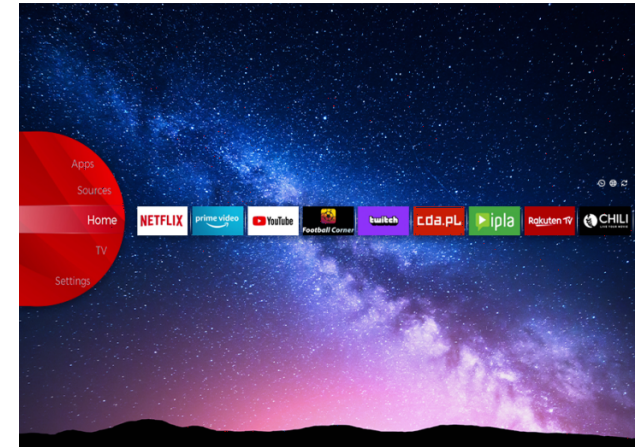

dts x

HDR10

prime video

WiFi
CERTIFIED

4K HDR Immersive

Welcome to a new dimension of entertainment with picture quality promised by 4K HDR Immersive Technology effectively delivered and reproduced on JVC TVs. Brace yourself for breathtaking visuals, lifelike colors, and unparalleled clarity that transport you into every scene.

Built in Alexa with Mic

Let the Alexa devices play music, get information, news, weather conditions, and more with the voice control via built in mics. Alexa integration with JVC TVs help you with the daily tasks and enjoy your time at home more.

JVC Smart Portal

Step into the future of home entertainment with our cutting-edge Smart TV. Easy to navigate, with just one click you can connect to a world of endless entertainment possibilities, from streaming your favorite shows, movies and music, to accessing a wide range of apps and content. JVC Smart TV transforms your living room into a dynamic and immersive media hub. Find all that entertainment in one place in the JVC Smart Center.