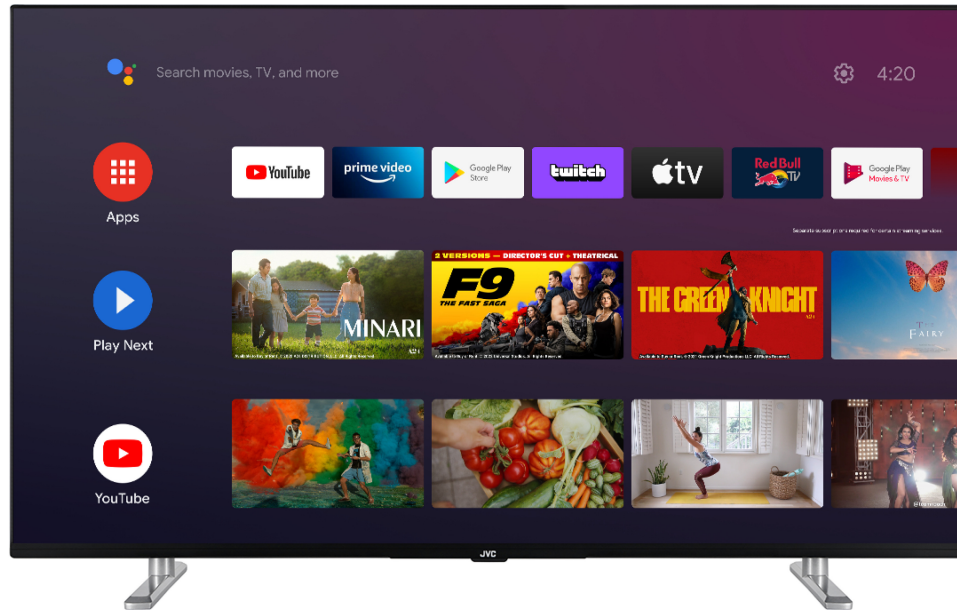

JVC

UHD TVs
Android TVs
QLED

LT-43VAQ3200

- > 4K ULTRA HD
- > QLED ANDROID TV
- > 3 HDMI, 2 USB
- > DOLBY ATMOS & DOLBY VISION HDR

NETFLIX

Super Resolution

Micro Dimming

DVB-T2/C/S2