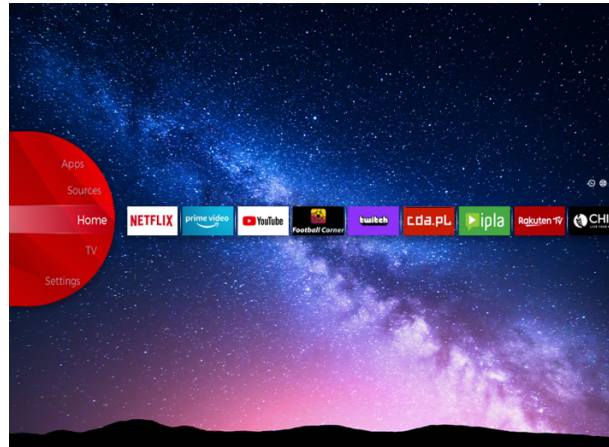

NETFLIX

YouTube

prime video

ALLM

Google Home

4K HDR Immersive

Welcome to a new dimension of entertainment with picture quality promised by 4K HDR Immersive Technology effectively delivered and reproduced on JVC TVs. Brace yourself for breathtaking visuals, lifelike colors, and unparalleled clarity that transport you into every scene.

JVC Smart Portal

Step into the future of home entertainment with our cutting-edge Smart TV. Easy to navigate, with just one click you can connect to a world of endless entertainment possibilities, from streaming your favorite shows, movies and music, to accessing a wide range of apps and content. JVC Smart TV transforms your living room into a dynamic and immersive media hub. Find all that entertainment in one place in the JVC Smart Center.