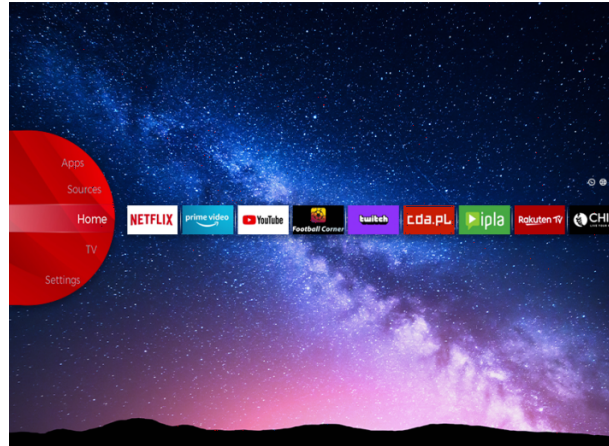

JVC

UHD TVs

LT-43VU7900

- > Dolby Vision
- > MEMC
- > Ultra HD 4K
- > 4 HDMI, 2 USB
- > Smart TV

NETFLIX

 Super Resolution

 Micro Dimming

Ultra HD (4K)

Discover a whole new level of visual brilliance with UHD (Ultra High Definition) technology. Catch every detail on every corner of the screen with sharper wide range of colors. Immerse yourself in breathtaking clarity and vibrant colors that bring your favorite movies, games, and content to life like never before. Elevate your viewing experience and indulge in the ultimate visual feast with UHD

JVC Smart Portal

Step into the future of home entertainment with our cutting-edge Smart TV. Easy to navigate, with just one click you can connect to a world of endless entertainment possibilities, from streaming your favorite shows, movies and music, to accessing a wide range of apps and content. JVC Smart TV transforms your living room into a dynamic and immersive media hub. Find all that entertainment in one place in the JVC Smart Center.