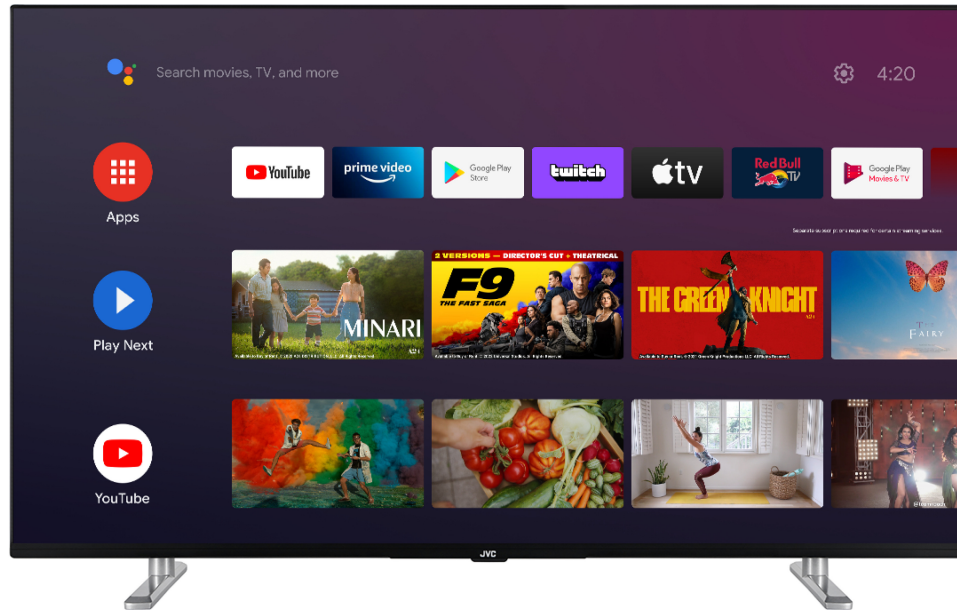

JVC

UHD TVs
Android TVs
QLED

LT-50VAQ3200

- > 4K ULTRA HD
- > QLED ANDROID TV
- > 3 HDMI, 2 USB
- > DOLBY ATMOS & DOLBY VISION HDR

Dolby Vision HDR

Revolution in vision. With incredible brightness, contrast, and color, JVC TVs bring entertainment to life before your eyes. By fully leveraging the maximum potential of new cinema projection technology, Dolby Vision gives the result of a refined, lifelike image that will make you forget you are looking at a screen.

Android TV

Explore thousands of movies, shows, games and get answers to your questions on the big screen with Android TV

QLED

Experience a new dimension of brilliance with QLED's Quantum Dot technology. Get lost in lifelike visuals, whether it's the latest blockbuster or a captivating series. Embrace true-to-life colors, deeper blacks, intense contrasts and stunning clarity that redefine your viewing experience with unrivaled precision. Designed to support over 90% of the DC1-P3 colour gamut, the Quantum Dot provide astonishing levels of colour and image accuracy. Don't settle for ordinary. Choose QLED and discover the true power of cutting-edge technology. Welcome to a new era of immersive entertainment.