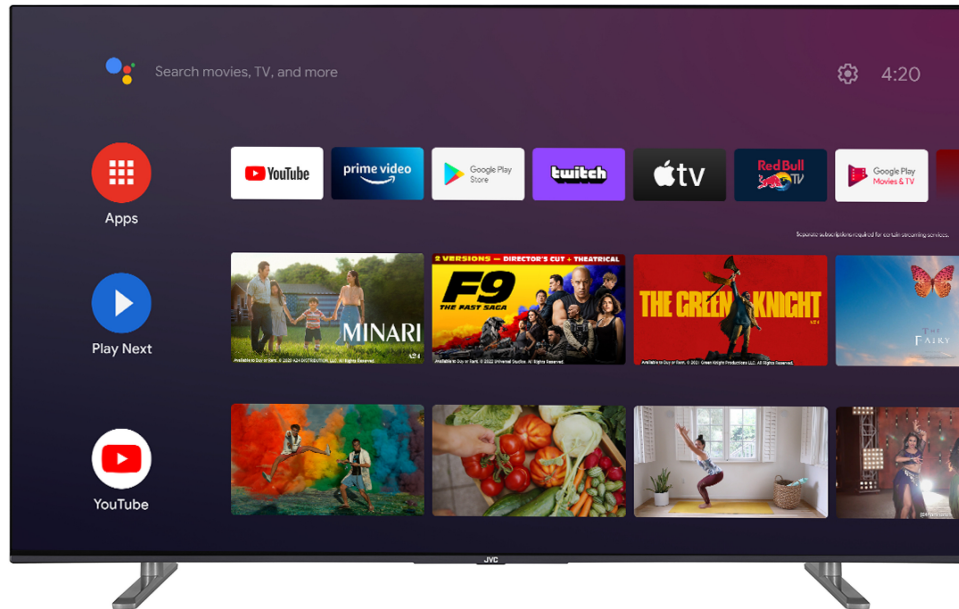

JVC

UHD TVs
Android TVs
QLED

LT-50VAQ6200

- > 4K ULTRA HD
- > QLED ANDROID TV
- > 3 HDMI, 2 USB
- > DOLBY ATMOS & DOLBY VISION HDR
- > MEMC

4K HDR Immersive

Welcome to a new dimension of entertainment with picture quality promised by 4K HDR Immersive Technology effectively delivered and reproduced on JVC TVs. Brace yourself for breathtaking visuals, lifelike colors, and unparalleled clarity that transport you into every scene.

Dolby Atmos

Unlock a truly remarkable entertainment experience with the immersive sound of Dolby Atmos® and go deeper into the story. Discover the Dolby difference – a premium entertainment experience that helps you feel a deeper connection to the movies, shows, music, sports, and games you love and immerses you in your favorite entertainment with sound that moves all around you with breathtaking realism. Hear what you've been missing with an immersive experience like no other.

QLED

Experience a new dimension of brilliance with QLED's Quantum Dot technology. Get lost in lifelike visuals, whether it's the latest blockbuster or a captivating series. Embrace true-to-life colors, deeper blacks, intense contrasts and stunning clarity that redefine your viewing experience with unrivaled precision. Designed to support over 90% of the DC1-P3 colour gamut, the Quantum Dot provide astonishing levels of colour and image accuracy. Don't settle for ordinary. Choose QLED and discover the true power of cutting-edge technology. Welcome to a new era of immersive entertainment.