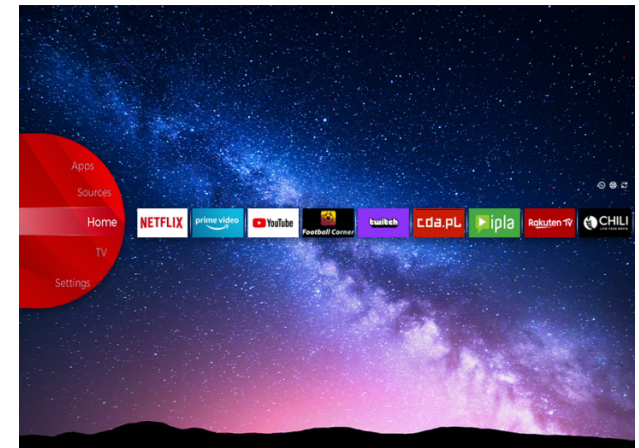

## UHD TVs

LT-50VU7900

- > Ultra HD 4K
- > 4 HDMI, 2 USB
- > Smart TV
- > Dolby Vision
- > MEMC

Bluetooth™

NETFLIX

YouTube

Super Resolution

Micro Dimming

## Ultra HD (4K)

Discover a whole new level of visual brilliance with UHD (Ultra High Definition) technology. Catch every detail on every corner of the screen with sharper wide range of colors. Immerse yourself in breathtaking clarity and vibrant colors that bring your favorite movies, games, and content to life like never before. Elevate your viewing experience and indulge in the ultimate visual feast with UHD

## JVC Smart Portal

Step into the future of home entertainment with our cutting-edge Smart TV. Easy to navigate, with just one click you can connect to a world of endless entertainment possibilities, from streaming your favorite shows, movies and music, to accessing a wide range of apps and content. JVC Smart TV transforms your living room into a dynamic and immersive media hub. Find all that entertainment in one place in the JVC Smart Center.