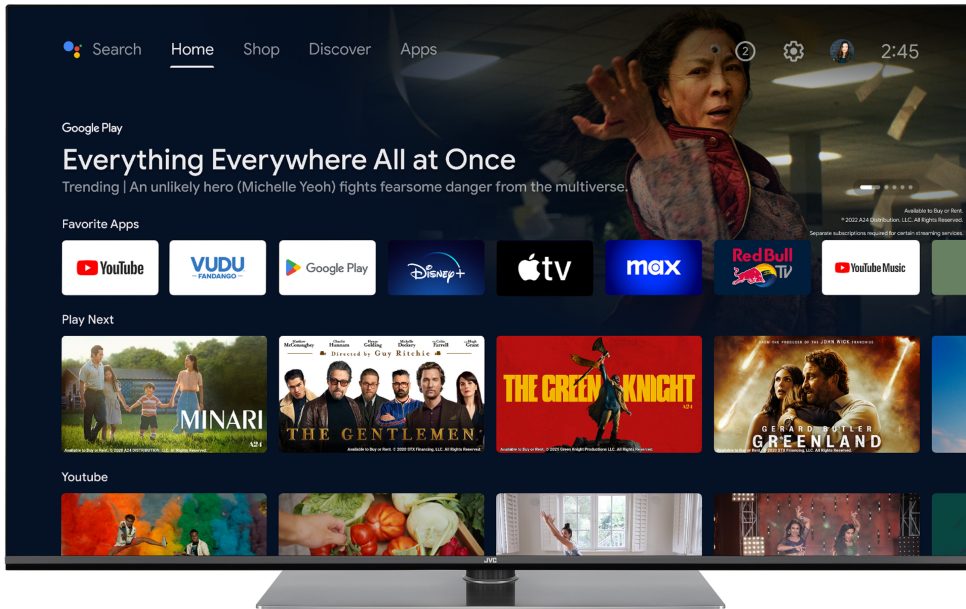

# JVC

UHD TVs  
Android TVs  
OLED

LT-55VA09201

- > 4K ULTRA HD (3840X2160)
- > 3 HDMI & 2 USB
- > OLED Android TV
- > Dolby Vision HDR & HDR10+
- > MEMC

Dolby Vision

HDR10

Super Resolution

dts x

## 4K HDR Immersive

Welcome to a new dimension of entertainment with picture quality promised by 4K HDR Immersive Technology effectively delivered and reproduced on JVC TVs. Brace yourself for breathtaking visuals, lifelike colors, and unparalleled clarity that transport you into every scene.

## OLED

Designed to bring life-like colour vibrancy, detail, and definition to even the darkest scenes, the OLED TVs offer a near infinite contrast ratio, turning their self-emissive pixels all the way off to display true, inkjet blacks.