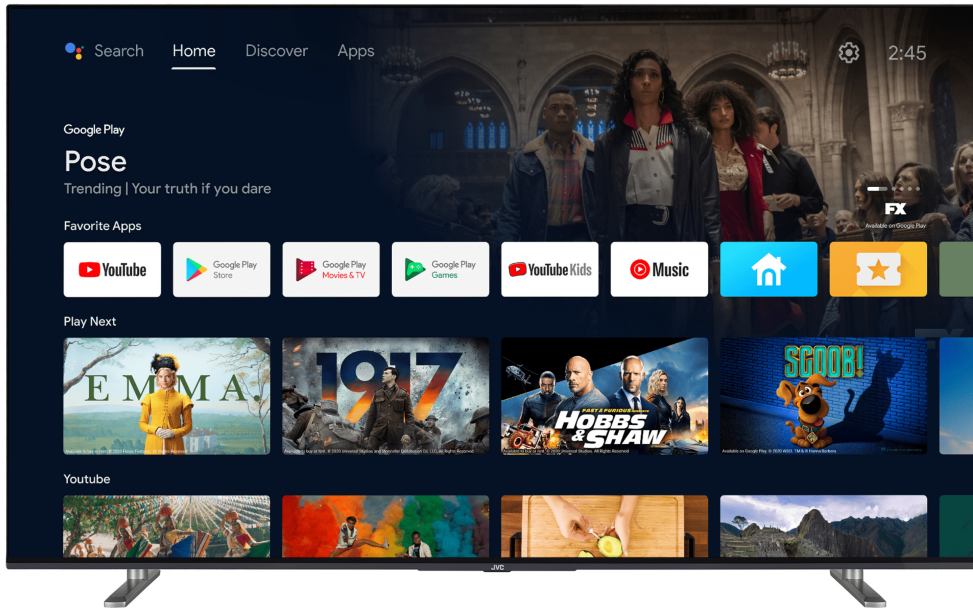

JVC

UHD TVs
Android TVs
QLED

LT-55VAQ6200

- > Ultra HD 4K
- > QLED
- > Android TV
- > 3 HDMI, 2 USB
- > MEMC

NETFLIX

4K HDR Immersive

Welcome to a new dimension of entertainment with picture quality promised by 4K HDR Immersive Technology effectively delivered and reproduced on JVC TVs. Brace yourself for breathtaking visuals, lifelike colors, and unparalleled clarity that transport you into every scene.

QLED

Experience a new dimension of brilliance with QLED's Quantum Dot technology. Get lost in lifelike visuals, whether it's the latest blockbuster or a captivating series. Embrace true-to-life colors, deeper blacks, intense contrasts and stunning clarity that redefine your viewing experience with unrivaled precision. Designed to support over 90% of the DC1-P3 colour gamut, the Quantum Dot provide astonishing levels of colour and image accuracy. Don't settle for ordinary. Choose QLED and discover the true power of cutting-edge technology. Welcome to a new era of immersive entertainment.

Android TV

Explore thousands of movies, shows, games and get answers to your questions on the big screen with Android TV

Display

Size	55"
Resolution	4K Ultra HD (3840x2160)
Panel Type	DLED
Brightness	350
QLED	Yes