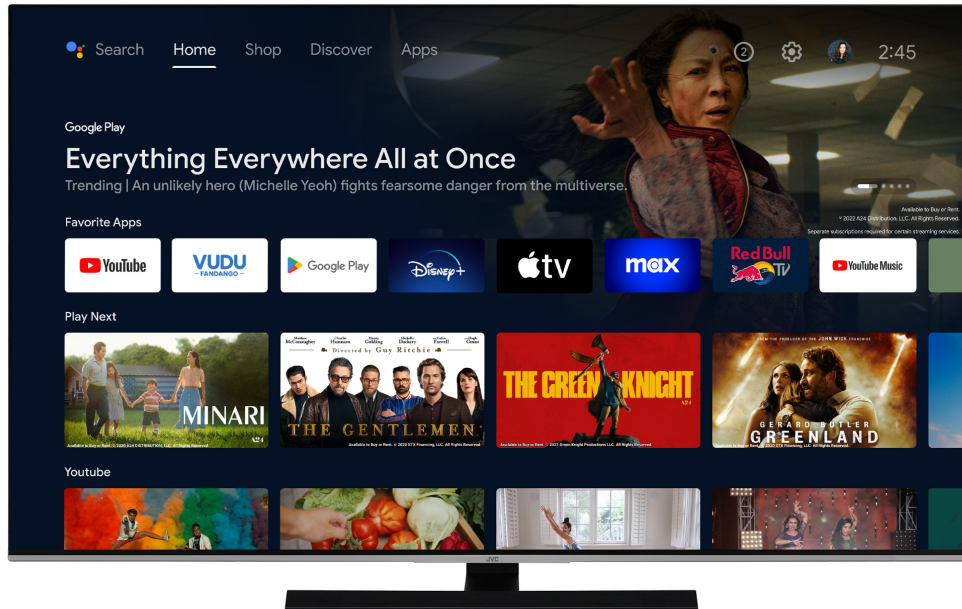

JVC

UHD TVs
Android TVs
QLED

LT-55VAQ7200

- > 4K ULTRA HD (3840X2160)
- > 3 HDMI & 2 USB
- > QLED Android TV
- > Dolby Vision HDR & HDR10+
- > MEMC

Dolby Vision

HDR10

Super Resolution

dts x

Android TV

Explore thousands of movies, shows, games and get answers to your questions on the big screen with Android TV

QLED

Experience a new dimension of brilliance with QLED's Quantum Dot technology. Get lost in lifelike visuals, whether it's the latest blockbuster or a captivating series. Embrace true-to-life colors, deeper blacks, intense contrasts and stunning clarity that redefine your viewing experience with unrivaled precision. Designed to support over 90% of the DC1-P3 colour gamut, the Quantum Dot provide astonishing levels of colour and image accuracy. Don't settle for ordinary. Choose QLED and discover the true power of cutting-edge technology. Welcome to a new era of immersive entertainment.