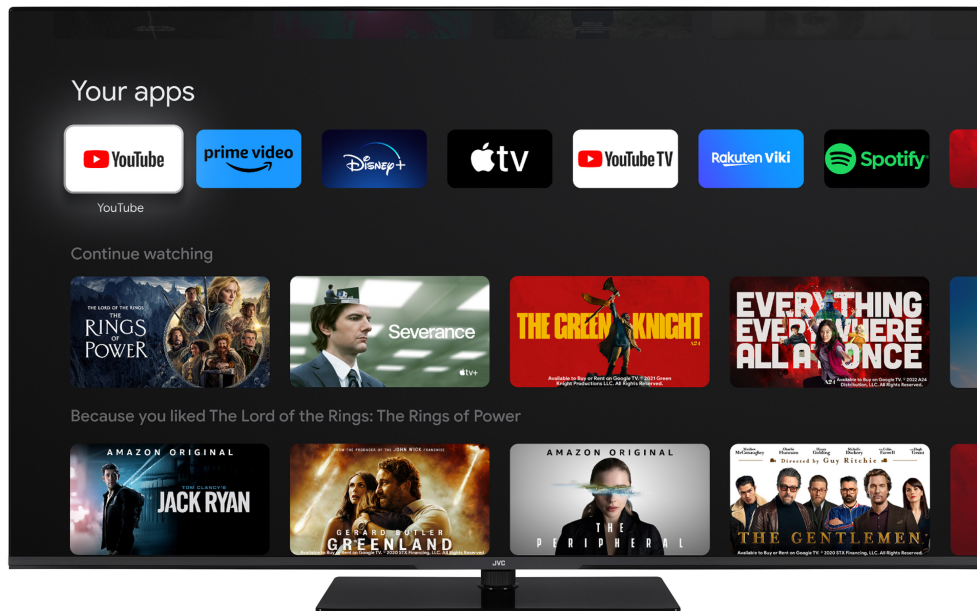

JVC

UHD TVs

QLED

Google TV

LT-55VGQ8200

- > 4K ULTRA HD (3840X2160)
- > 3 HDMI & 2 USB
- > QLED Google TV
- > Dolby Vision HDR & HDR10+
- > MEMC

Dolby Vision

HDR10

Super Resolution

dtsx

Micro Dimming

Bluetooth™

DVBT2/C/S2®

HDR10+

ALLM