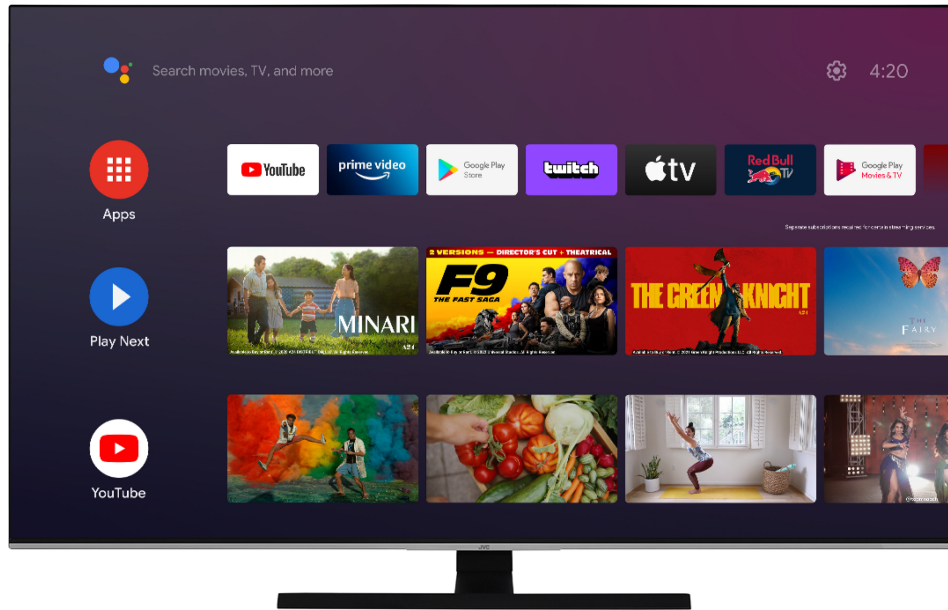

JVC

UHD TVs
Android TVs
QLED

LT-65VAQ7200

- > 4K ULTRA HD
- > QLED ANDROID TV
- > 3 HDMI, 2 USB
- > DOLBY ATMOS & DOLBY VISION HDR
- > HDR10+

MEMC

Experience the magic of MEMC (Motion Estimation, Motion Compensation) technology that eliminates the judder effect in moving scenes. Immerse yourself in fluid, lifelike visuals that captivate your senses and bring every scene to life. With MEMC, enjoy crystal-clear motion clarity and elevate your viewing experience to new heights of smoothness and realism through your favorite movies and sports content.

4K HDR Immersive

Welcome to a new dimension of entertainment with picture quality promised by 4K HDR Immersive Technology effectively delivered and reproduced on JVC TVs. Brace yourself for breathtaking visuals, lifelike colors, and unparalleled clarity that transport you into every scene.

QLED

Experience a new dimension of brilliance with QLED's Quantum Dot technology. Get lost in lifelike visuals, whether it's the latest blockbuster or a captivating series. Embrace true-to-life colors, deeper blacks, intense contrasts and stunning clarity that redefine your viewing experience with unrivaled precision. Designed to support over 90% of the DC1-P3 colour gamut, the Quantum Dot provide astonishing levels of colour and image accuracy. Don't settle for ordinary. Choose QLED and discover the true power of cutting-edge technology. Welcome to a new era of immersive entertainment.