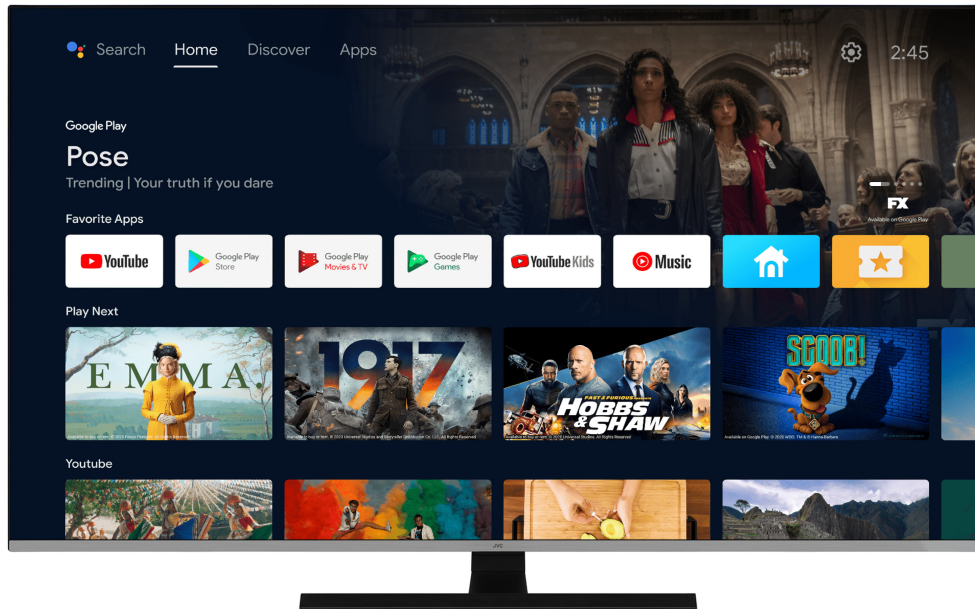

# JVC

UHD TVs  
Android TVs  
QLED

LT-70VAQ7200

- > Ultra HD 4K
- > QLED
- > Android TV
- > 3 HDMI, 2 USB
- > MEMC

## 4K HDR Immersive

Welcome to a new dimension of entertainment with picture quality promised by 4K HDR Immersive Technology effectively delivered and reproduced on JVC TVs. Brace yourself for breathtaking visuals, lifelike colors, and unparalleled clarity that transport you into every scene.

## QLED

Experience a new dimension of brilliance with QLED's Quantum Dot technology. Get lost in lifelike visuals, whether it's the latest blockbuster or a captivating series. Embrace true-to-life colors, deeper blacks, intense contrasts and stunning clarity that redefine your viewing experience with unrivaled precision. Designed to support over 90% of the DC1-P3 colour gamut, the Quantum Dot provide astonishing levels of colour and image accuracy. Don't settle for ordinary. Choose QLED and discover the true power of cutting-edge technology. Welcome to a new era of immersive entertainment.