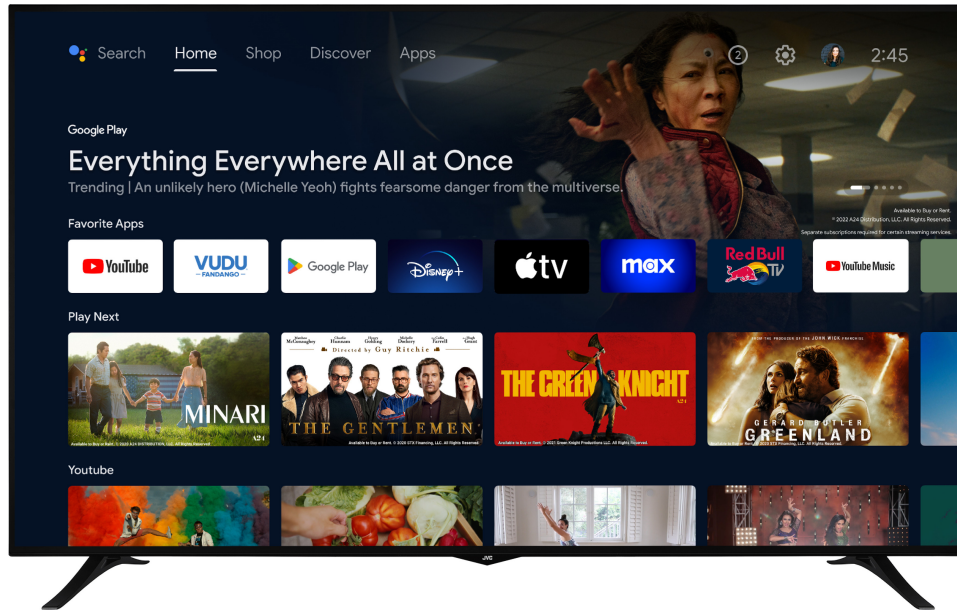

JVC

UHD TVs
Android TVs

LT-75VA7300

- > 4K ULTRA HD (3840X2160)
- > 3 HDMI & 2 USB
- > Android TV
- > Dolby Vision HDR
- > MEMC

Dolby Vision

Wide Color Gamut

Super Resolution

DTS X

Android TV

Explore thousands of movies, shows, games and get answers to your questions on the big screen with Android TV

WCG (Wide Color Gamut)

Reach higher contrast levels and wider color spectrum with high image depth and quality. Via more real and deeper colors, what you see on the screen will be more vivid than what you see in the real world.