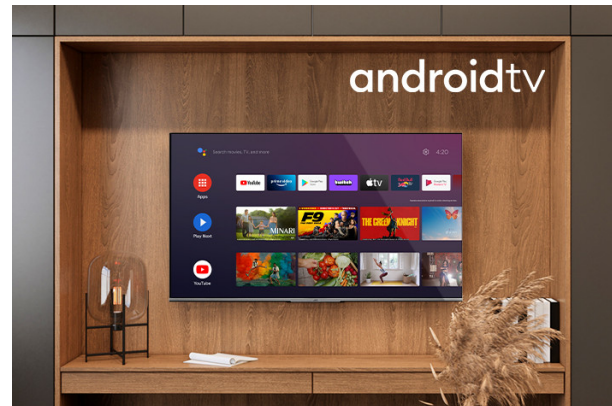

Android TV

Istražite tisuće filmova, emisija, igara i dobijte odgovore na svoja pitanja na velikom ekranu uz Android TV