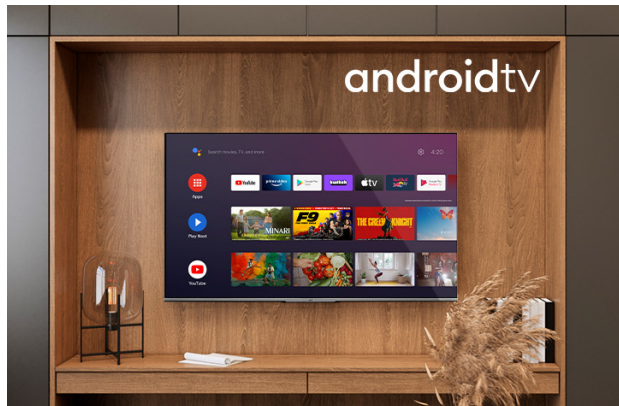

Android Tvs

QLED

LT-55VAQ7100

- > Ultra HD 4K
- > QLED
- > Android TV
- > 3 HDMI, 2 USB
- > Super Resolution