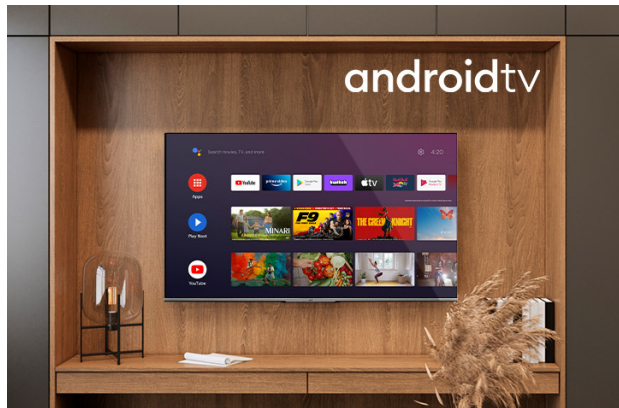

Android TVs

LT-32VAH3000

- > Android TV
- > Super Resolution
- > HDR10
- > HD-READY
- > 3 HDMI, 2 USB

Android TV

Explore thousands of movies, shows, games and get answers to your questions on the big screen with Android TV

Ok Google

Use your voice to search for shows, control your TV, plan your day, and more. Just ask Google.

Dolby Audio

Experience rich, cinematic audio that brings movies, music, and games to life with stunning clarity and depth. Elevate your audio experience and feel every detail with Dolby Audio Processing (DAP) - the ultimate sound technology.