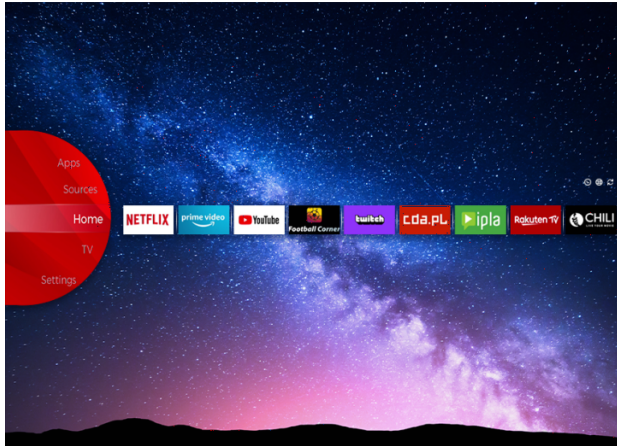

JVC

FULL HD/HD TVs

LT-32VH5900

- > HD-READY
- > 3 HDMI, 2 USB
- > Smart TV
- > Netflix
- > Dolby Audio

NETFLIX

JVC Smart Portal

JVC Smart Center allows you to access various internet contents with a simple click on the remote control. Using Smart TV apps, basically, you can stream music, videos and movies in real time from several - applications. You can watch the missed episodes of your favorite TV shows via catch up service; you can rent the latest movies or watch internet videos.

HD

Thanks to HD screen resolution, your TV shows pictures more detailed than ever. With 720p screen quality, you will not miss any details in your content with improved image quality for a better viewing experience.

Dolby Audio

Experience rich, cinematic audio that brings movies, music, and games to life with stunning clarity and depth. Elevate your audio experience and feel every detail with Dolby Audio Processing (DAP) - the ultimate sound technology.