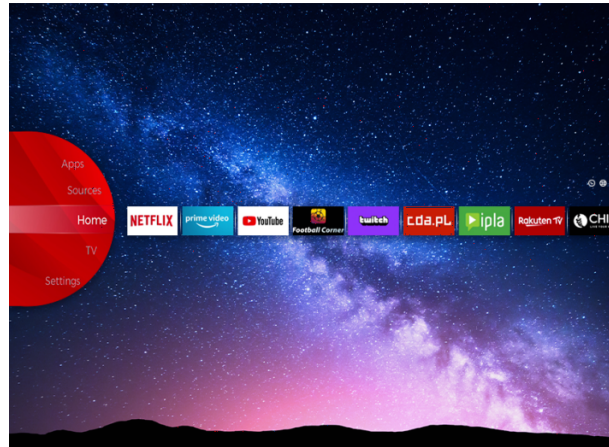

## Built in Alexa with Mic

Let the Alexa devices play music, get information, news, weather conditions, and more with the voice control via built in mics. Alexa integration with JVC TVs help you with the daily tasks and enjoy your time at home more.

## JVC Smart Portal

JVC Smart Center allows you to access various internet contents with a simple click on the remote control. Using Smart TV apps, basically, you can stream music, videos and movies in real time from several - applications. You can watch the missed episodes of your favorite TV shows via catch up service; you can rent the latest movies or watch internet videos.