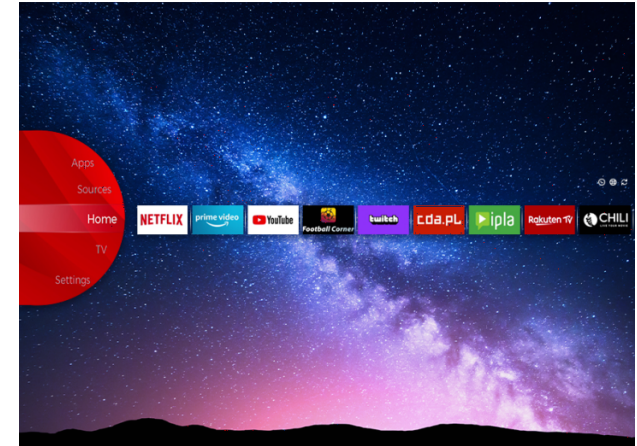

JVC

UHD TVs

LT-49VU7900

- > Ultra HD 4K
- > 4 HDMI, 2 USB
- > Smart TV
- > Dolby Vision
- > MEMC

NETFLIX

 Super Resolution

 Micro Dimming

Ultra HD (4K)

Catch every detail on every corner of the screen with sharper wide range of colors. Feel like living in a colorful virtual world or being surrounded by paintings of famous artists in an art gallery via UHD 4K.

JVC Smart Portal

JVC Smart Center allows you to access various internet contents with a simple click on the remote control. Using Smart TV apps, basically, you can stream music, videos and movies in real time from several - applications. You can watch the missed episodes of your favorite TV shows via catch up service; you can rent the latest movies or watch internet videos.