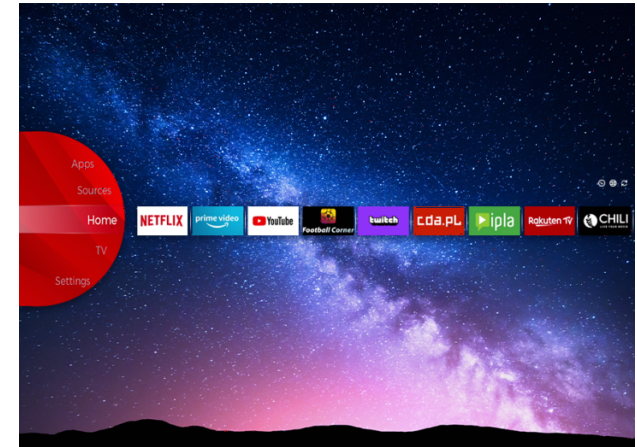

JVC

UHD TVs

LT-55VU7900

- > Ultra HD 4K
- > 4 HDMI, 2 USB
- > Smart TV
- > Dolby Vision
- > MEMC

NETFLIX

 Super Resolution

 Micro Dimming

Ultra HD (4K)

Catch every detail on every corner of the screen with sharper wide range of colors. Feel like living in a colorful virtual world or being surrounded by paintings of famous artists in an art gallery via UHD 4K.

JVC Smart Portal

JVC Smart Center allows you to access various internet contents with a simple click on the remote control. Using Smart TV apps, basically, you can stream music, videos and movies in real time from several - applications. You can watch the missed episodes of your favorite TV shows via catch up service; you can rent the latest movies or watch internet videos.