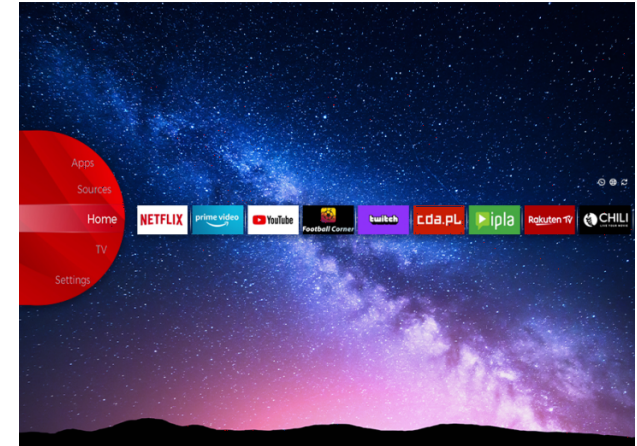

UHD TVs

LT-58VU8100

- > Ultra HD 4K
- > Smart TV
- > 3 HDMI, 1 USB
- > Built in Alexa with Mic
- > Dolby Atmos & Dolby Vision HDR

4K HDR Immersive

4K HDR Immersive Logo provides assurance to consumers that the level of image quality promised by this technology will be effectively delivered and reproduced on JVC TVs.

Built in Alexa with Mic

Let the Alexa devices play music, get information, news, weather conditions, and more with the voice control via built in mics. Alexa integration with JVC TVs help you with the daily tasks and enjoy your time at home more.

JVC Smart Portal

JVC Smart Center allows you to access various internet contents with a simple click on the remote control. Using Smart TV apps, basically, you can stream music, videos and movies in real time from several - applications. You can watch the missed episodes of your favorite TV shows via catch up service; you can rent the latest movies or watch internet videos.