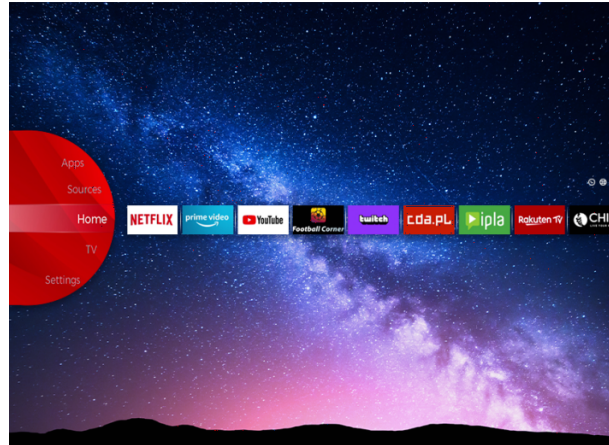

## UHD TVs

LT-65VU3905

- > Ultra HD 4K
- > 3 HDMI, 1 USB
- > Smart TV
- > Netflix 4K
- > Dolby Audio

**NETFLIX**

## Ultra HD (4K)

Catch every detail on every corner of the screen with sharper wide range of colors. Feel like living in a colorful virtual world or being surrounded by paintings of famous artists in an art gallery via UHD 4K.

## JVC Smart Portal

JVC Smart Center allows you to access various internet contents with a simple click on the remote control. Using Smart TV apps, basically, you can stream music, videos and movies in real time from several - applications. You can watch the missed episodes of your favorite TV shows via catch up service; you can rent the latest movies or watch internet videos.