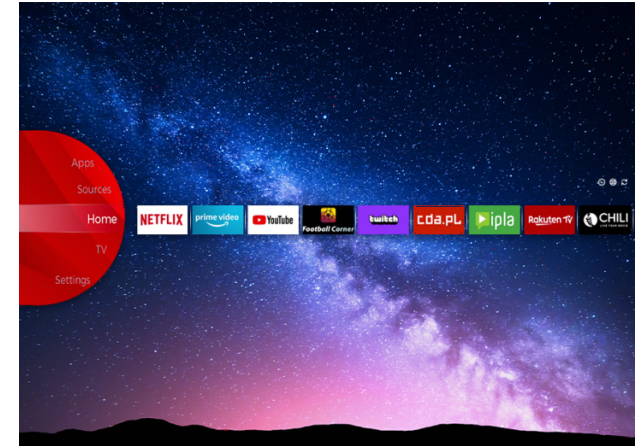

dts x

HDR10

prime video

WiFi
CERTIFIED

4K HDR Immersive

4K HDR Immersive Logo provides assurance to consumers that the level of image quality promised by this technology will be effectively delivered and reproduced on JVC TVs.

Built in Alexa with Mic

Let the Alexa devices play music, get information, news, weather conditions, and more with the voice control via built in mics. Alexa integration with JVC TVs help you with the daily tasks and enjoy your time at home more.

JVC Smart Portal

JVC Smart Center allows you to access various internet contents with a simple click on the remote control. Using Smart TV apps, basically, you can stream music, videos and movies in real time from several - applications. You can watch the missed episodes of your favorite TV shows via catch up service; you can rent the latest movies or watch internet videos.