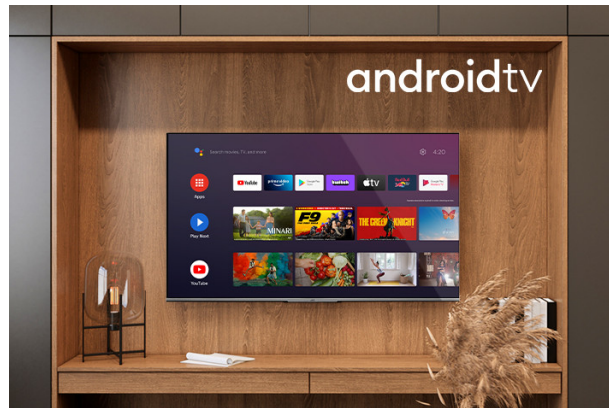

Android TV

Explore thousands of movies, shows, games and get answers to your questions on the big screen with Android TV