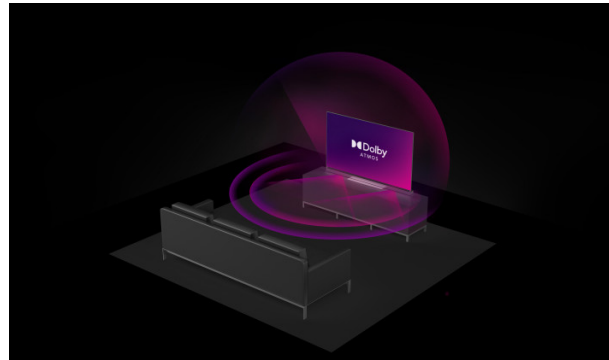

JVC

UHD TVs
Android TVs
QLED

LT-50VAQ6200

- > 4K ULTRA HD
- > QLED ANDROID TV
- > 3 HDMI, 2 USB
- > DOLBY ATMOS & DOLBY VISION HDR
- > MEMC

4K HDR Immersive

4K HDR Immersive Logo provides assurance to consumers that the level of image quality promised by this technology will be effectively delivered and reproduced on JVC TVs.