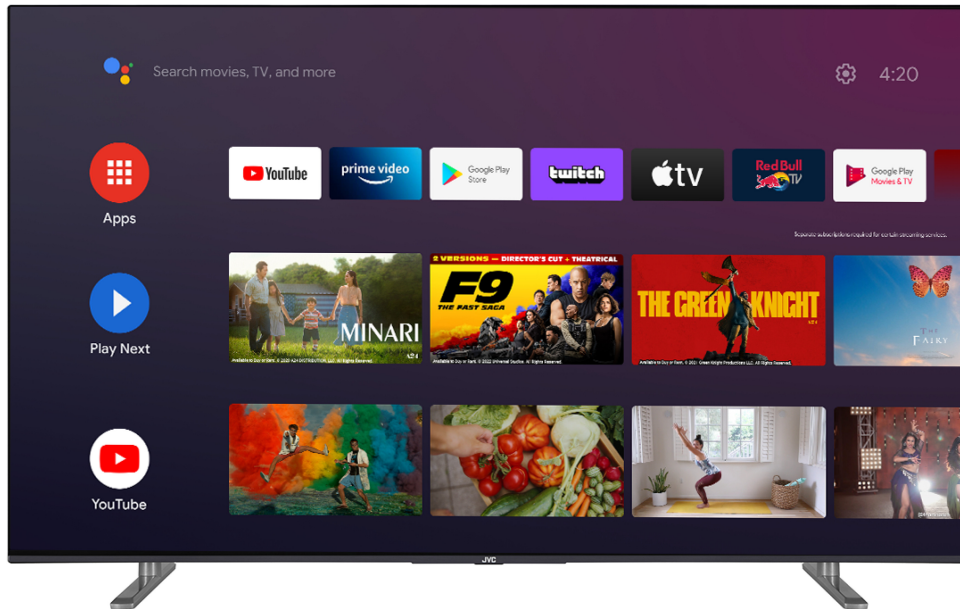

JVC

UHD TVs
Android TVs
QLED

LT-50VAQ6200

- > 4K ULTRA HD
- > QLED ANDROID TV
- > 3 HDMI, 2 USB
- > DOLBY ATMOS & DOLBY VISION HDR
- > MEMC

4K HDR Immersive

4K HDR Immersive Logo provides assurance to consumers that the level of image quality promised by this technology will be effectively delivered and reproduced on JVC TVs.

Dolby Atmos

A consumer can experience Dolby Atmos in the cinema and get that same Dolby Atmos experience in the home like no other sound solution.

QLED

Designed to support over 90% of the DC1-P3 colour gamut, the Quantum Dot Android TVs provide astonishing levels of colour and image accuracy.

Display

Panel Luminance (Typical) (Cd/m ²)	350
Motion Rate	50HZ
Viewing Angle	178/178
Size	50
Resolution	4K ULTRA HD (3840X2160)

Main Features

Series	UHD
Smart TV	Yes
Processor Type	QUAD CORE

Video

Quantum Dot	Yes
DECONTOUR	Yes
Blue Stretch	Yes
HDR	HDR10+DOLBY VISION
UHD Upscaler	Yes
Picture Modes	DYNAMIC, GAME,SPORTS, CINEMA, NATURAL, USER
Hybrid Log Gamma (HLG)	Yes
Wide Color Gamut	Yes
MEMC	Yes
Super Resolution	Yes
Micro Dimming	Yes