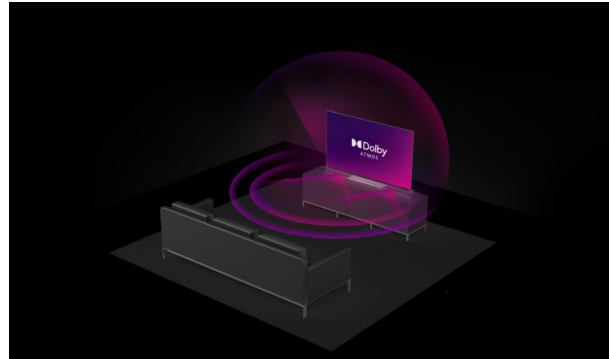

UHD TVs  
Android TVs  
QLED

LT-50VAQ6200

- > 4K ULTRA HD
- > QLED ANDROID TV
- > 3 HDMI, 2 USB
- > DOLBY ATMOS & DOLBY VISION HDR
- > MEMC

## 4K HDR Immersive

---

4K HDR Immersive Logo provides assurance to consumers that the level of image quality promised by this technology will be effectively delivered and reproduced on JVC TVs.