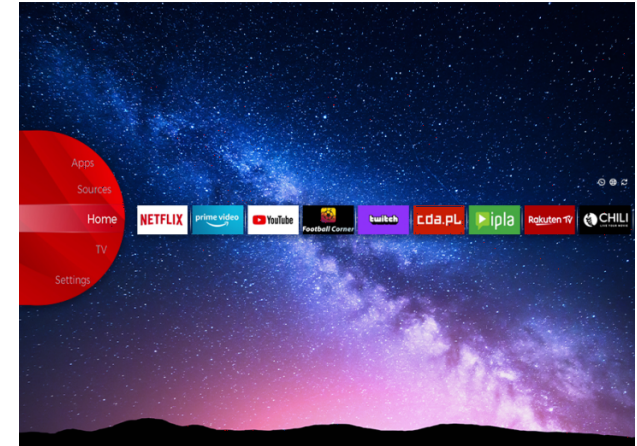

Micro Dimming

Ultra HD (4K)

Catch every detail on every corner of the screen with sharper wide range of colors. Feel like living in a colorful virtual world or being surrounded by paintings of famous artists in an art gallery via UHD 4K.

Dolby Vision HDR

Revolution in vision. With incredible brightness, contrast, and color, JLED bring entertainment to life before your eyes. By fully leveraging the maximum potential of new cinema projection technology, Dolby Vision gives the result of a refined, lifelike image that will make you forget you are looking at a screen.

JVC Smart Portal

JVC Smart Center allows you to access various internet contents with a simple click on the remote control. Using Smart TV apps, basically, you can stream music, videos and movies in real time from several - applications. You can watch the missed episodes of your favorite TV shows via catch up service; you can rent the latest movies or watch internet videos.