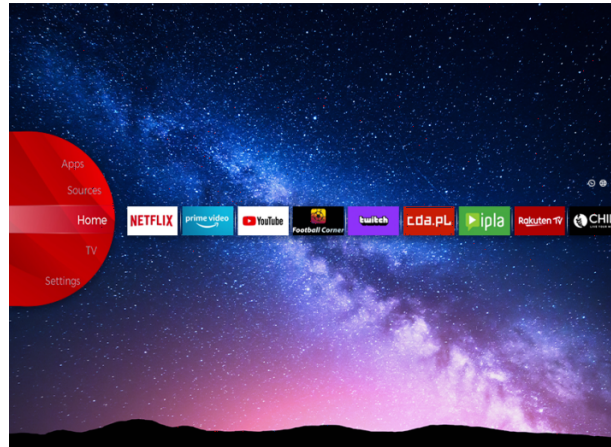

UHD TVs

LT-50VU8100

- > Ultra HD 4K
- > Smart TV
- > 3 HDMI, 1 USB
- > Built in Alexa with Mic
- > Dolby Atmos & Dolby Vision HDR

Built in Alexa with Mic

Let the Alexa devices play music, get information, news, weather conditions, and more with the voice control via built in mics. Alexa integration with JVC TVs help you with the daily tasks and enjoy your time at home more.

JVC Smart Portal

JVC Smart Center allows you to access various internet contents with a simple click on the remote control. Using Smart TV apps, basically, you can stream music, videos and movies in real time from several - applications. You can watch the missed episodes of your favorite TV shows via catch up service; you can rent the latest movies or watch internet videos.