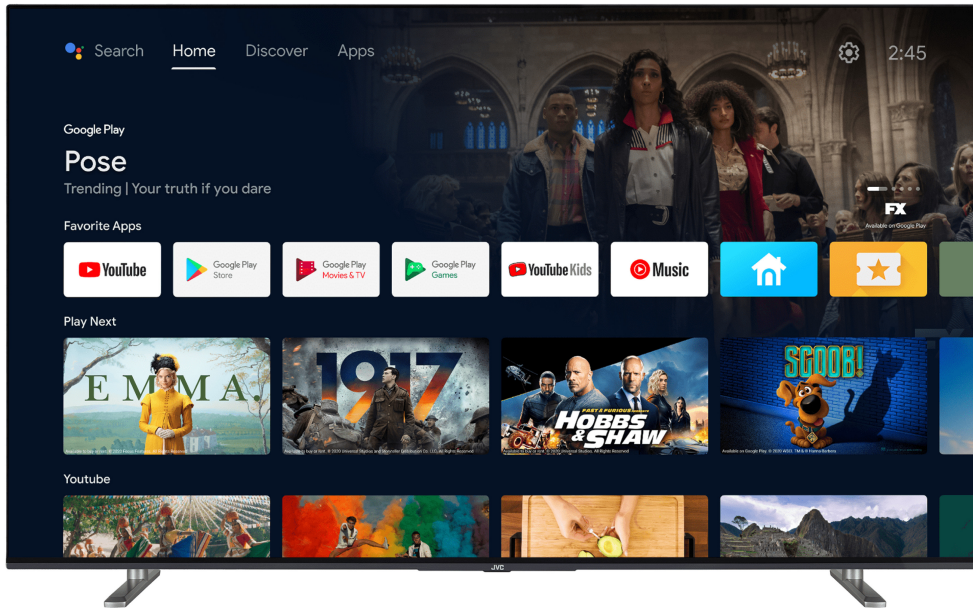

JVC

UHD TVs
Android TVs
QLED

LT-55VAQ6200

- > Ultra HD 4K
- > QLED
- > Android TV
- > 3 HDMI, 2 USB
- > MEMC

NETFLIX

4K HDR Immersive

4K HDR Immersive Logo provides assurance to consumers that the level of image quality promised by this technology will be effectively delivered and reproduced on JVC TVs.

QLED

Designed to support over 90% of the DC1-P3 colour gamut, the Quantum Dot Android TVs provide astonishing levels of colour and image accuracy.

Android TV

Explore thousands of movies, shows, games and get answers to your questions on the big screen with Android TV

Display

Size	55"
Resolution	4K Ultra HD (3840x2160)
Panel Type	DLED
Brightness	350
QLED	Yes

Main Features

Smart TV	Yes
Processor Type	QUAD CORE
TV-DVD Combi	No
100Hz	No

Video

HDR	Yes
Dolby Vision HDR	Yes
UHD Upscaler	Yes
Picture Modes	Dynamic, Game,Sports, Cinema, Natural, User
Hybrid Log Gamma (HLG)	Yes
Wide Color Gamut	Yes
MEMC	Yes
Super Resolution	Yes
Micro Dimming	Yes