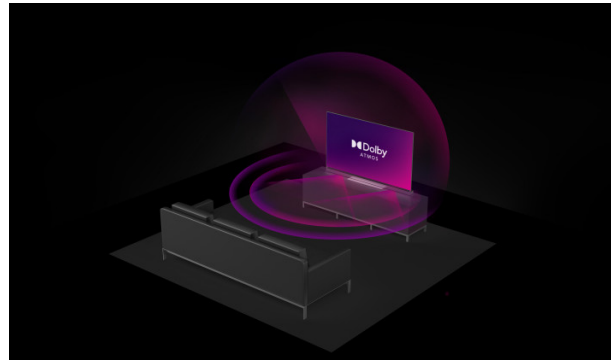

## 4K HDR Immersive

---

4K HDR Immersive Logo provides assurance to consumers that the level of image quality promised by this technology will be effectively delivered and reproduced on JVC TVs.