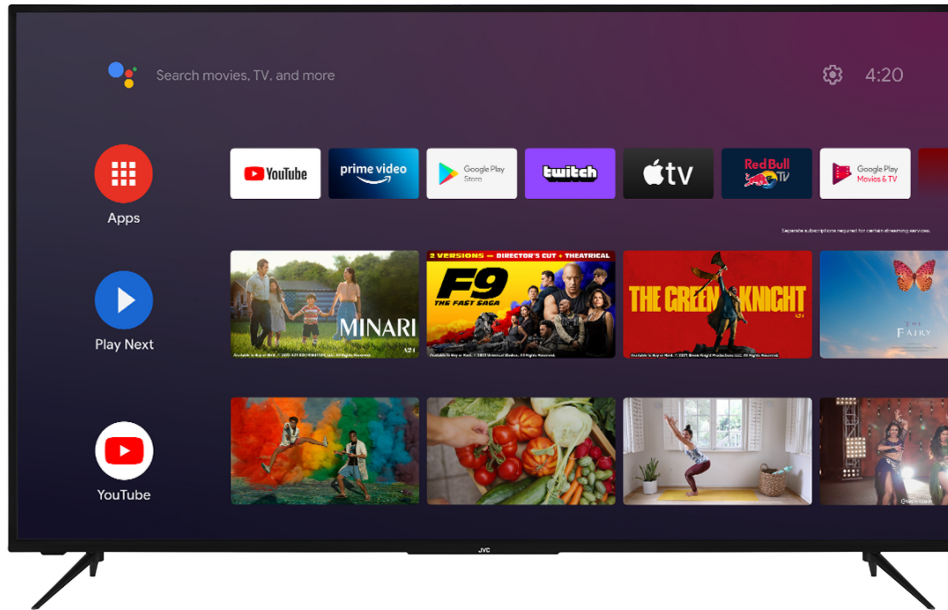

# JVC

UHD TVs  
Android TVs

LT-65VA3200

- > 4K ULTRA HD
- > ANDROID TV
- > 3 HDMI, 2 USB
- > DOLBY ATMOS & DOLBY VISION HDR

NETFLIX

Super Resolution

Micro Dimming

DVB-T2/C/S2

## 4K HDR Immersive

---

4K HDR Immersive Logo provides assurance to consumers that the level of image quality promised by this technology will be effectively delivered and reproduced on JVC TVs.