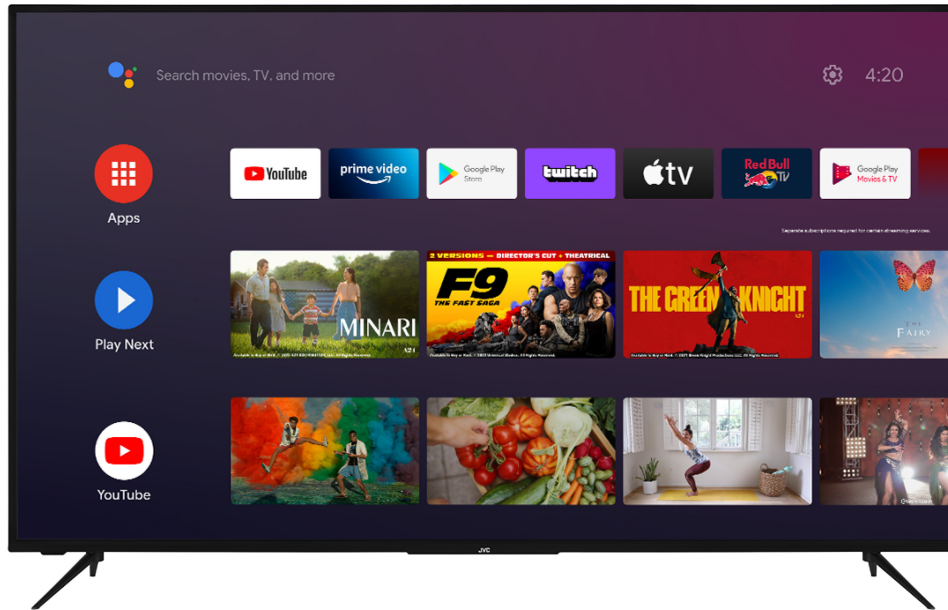

JVC

UHD TVs
Android TVs

LT-65VA3200

- > 4K ULTRA HD
- > ANDROID TV
- > 3 HDMI, 2 USB
- > DOLBY ATMOS & DOLBY VISION HDR

NETFLIX

Super Resolution

Micro Dimming

DVB-T2/C/S2

4K HDR Immersive

4K HDR Immersive Logo provides assurance to consumers that the level of image quality promised by this technology will be effectively delivered and reproduced on JVC TVs.

Dolby Atmos

A consumer can experience Dolby Atmos in the cinema and get that same Dolby Atmos experience in the home like no other sound solution.