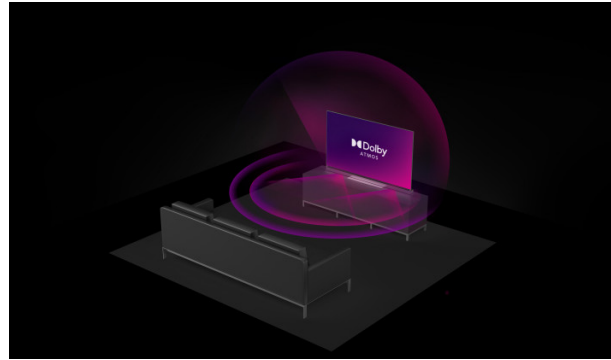

4K HDR Immersive

4K HDR Immersive Logo provides assurance to consumers that the level of image quality promised by this technology will be effectively delivered and reproduced on JVC TVs.

Dolby Atmos

A consumer can experience Dolby Atmos in the cinema and get that same Dolby Atmos experience in the home like no other sound solution.