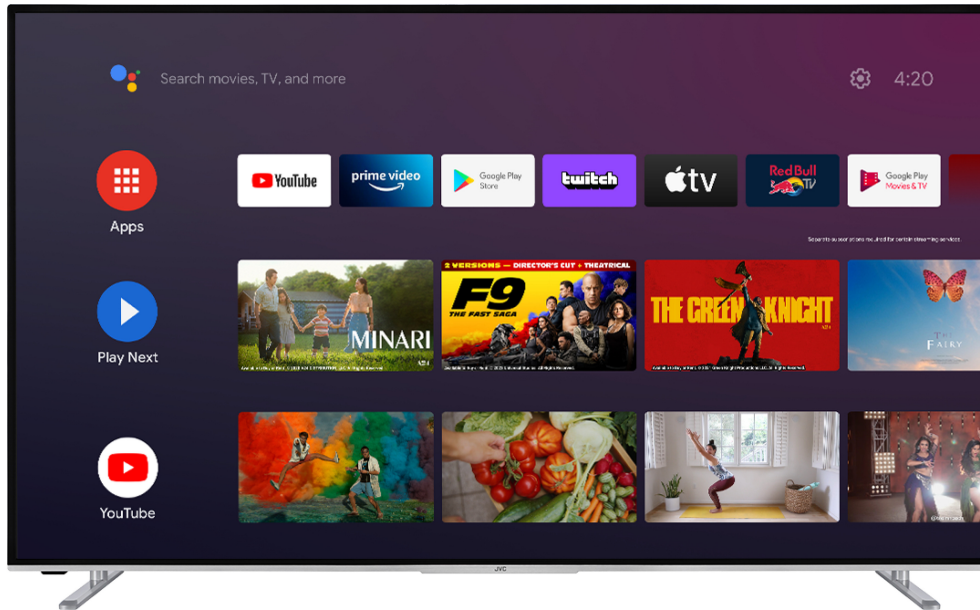

# JVC

UHD TVs  
Android TVs

LT-65VA6200

- > 4K ULTRA HD
- > ANDROID TV
- > 3 HDMI, 2 USB
- > DOLBY ATMOS & DOLBY VISION HDR
- > MEMC

NETFLIX

Super Resolution

ALLM

Micro Dimming

## 4K HDR Immersive

4K HDR Immersive Logo provides assurance to consumers that the level of image quality promised by this technology will be effectively delivered and reproduced on JVC TVs.