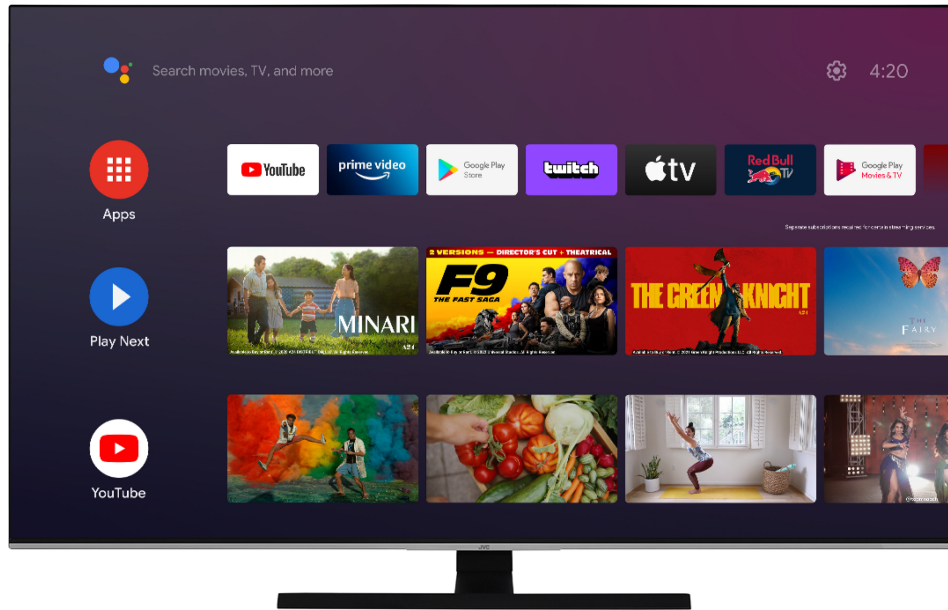

# JVC

UHD TVs  
Android TVs  
QLED

LT-65VAQ7200

- > 4K ULTRA HD
- > QLED ANDROID TV
- > 3 HDMI, 2 USB
- > DOLBY ATMOS & DOLBY VISION HDR
- > HDR10+

NETFLIX

Super Resolution

Micro Dimming

dts x

## 4K HDR Immersive

4K HDR Immersive Logo provides assurance to consumers that the level of image quality promised by this technology will be effectively delivered and reproduced on JVC TVs.